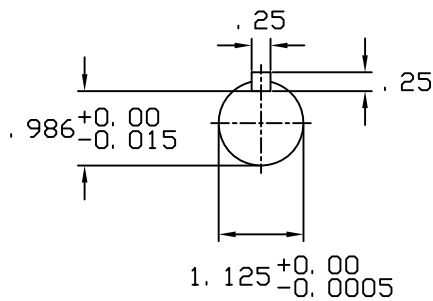

DATE JUNE 21, 2005	OUTLINE DIMENSIONS 3-PHASE INDUCTION MOTOR	MOTOR TYPE: AEHH8N
CATALOG NO. EPO034		FRAME NO. 182T

Pole	HP	KW	Hz	VOLT	Syn. Speed RPM
4	3	2.2	60	230/460	1800

Ins	Rating	Dimension in	Approx Weight	Bearings	
F	CONT.	inch	95 lbs.	DE: 6306ZZ	NDE: 6306ZZ

Totally Enclosed Fan-Cooled Type, Squirrel-Cage Rotor.

① 10. 30. 00	J. H. LIANG

DWN. J. H. LIANG 11-30-98	TECO Westinghouse	DWG NO. 31057H353004
CHKD. C. S. LO 12-29-98		
APPD. Y. B. HUANG 12-29-98