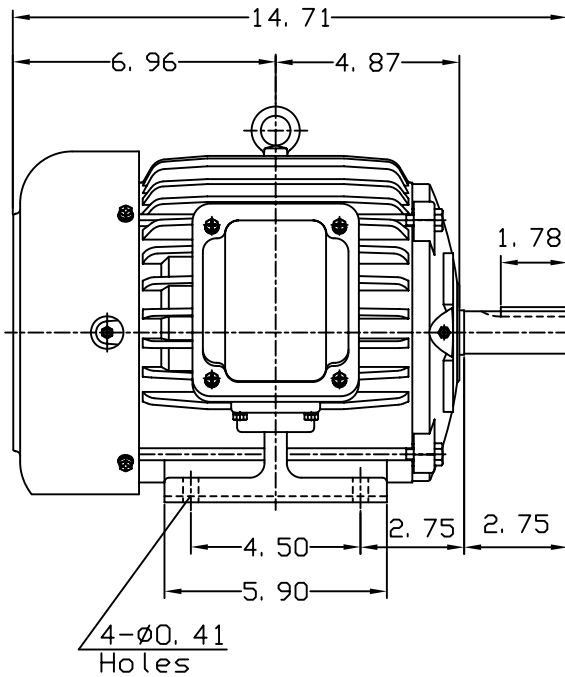

DATE JUNE 21, 2005	OUTLINE DIMENSIONS 3-PHASE INDUCTION MOTOR	MOTOR TYPE: AEHH8N
CATALOG NO. EPO034		FRAME NO. 182T

Pole	HP	KW	Hz	VOLT	Syn. Speed RPM
4	3	2.2	60	230/460	1800

Ins	Rating	Dimension in	Approx Weight	Bearings	
F	CONT.	inch	95 lbs.	DE: 6306ZZ	NDE: 6306ZZ

Totally Enclosed Fan-Cooled Type, Squirrel-Cage Rotor.

① 10. 30. 00	J. H. LIANG
--------------	-------------

DWN. J. H. LIANG 11-30-98	TECO Westinghouse	DWG NO. 31057H353004
CHKD. C. S. LO 12-29-98		
APPD. Y. B. HUANG 12-29-98		