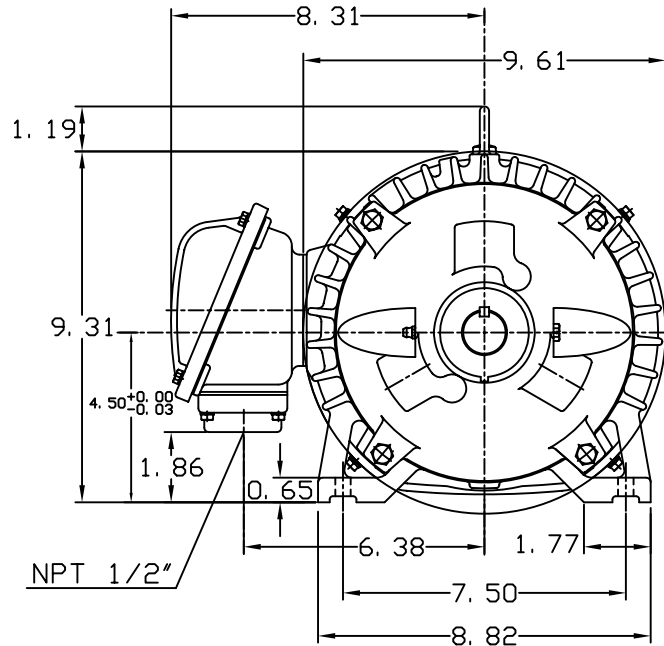

DATE JUNE 21, 2005	OUTLINE DIMENSIONS 3-PHASE INDUCTION MOTOR	MOTOR TYPE: AEHH8N
CATALOG NO. EPO034		FRAME NO. 182T

Pole	HP	KW	Hz	VOLT	Syn. Speed RPM
4	3	2.2	60	230/460	1800

Ins	Rating	Dimension in	Approx Weight	Bearings	
F	CONT.	inch	95 lbs.	DE: 6306ZZ	NDE: 6306ZZ

Totally Enclosed Fan-Cooled Type, Squirrel-Cage Rotor.

① 10. 30. 00	J. H. LIANG
--------------	-------------

DWN. J. H. LIANG 11-30-98	TECO Westinghouse	DWG NO. 31057H353004
CHKD. C. S. LO 12-29-98		
APPD. Y. B. HUANG 12-29-98		