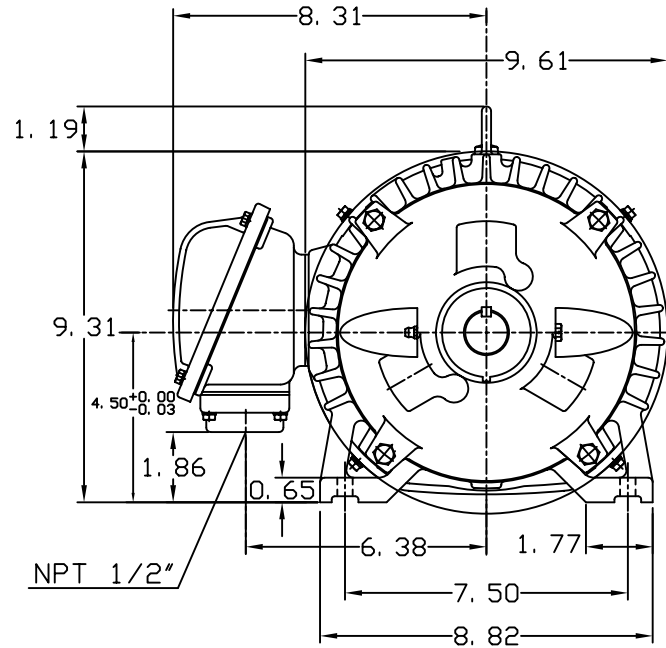

DATE JUNE 21, 2005	OUTLINE DIMENSIONS 3-PHASE INDUCTION MOTOR	MOTOR TYPE: AEHH8N
CATALOG NO. EP0034-50		FRAME NO. 182T

Pole	HP	KW	Hz	VOLT	Syn. Speed RPM
4	3	2.2	50	190/380	1500

Ins	Rating	Dimension in	Approx Weight	Bearings	
F	CONT.	inch	95 lbs.	DE: 6306ZZ	NDE: 6306ZZ

Totally Enclosed Fan-Cooled Type, Squirrel-Cage Rotor.

① 10. 30. 00 J. H. LIANG

DWN.	J. H. LIANG	11-30-98
CHKD.	C. S. LO	12-29-98
APPD.	Y. B. HUANG	12-29-98

TECO Westinghouse

DWG NO.
31057H353004