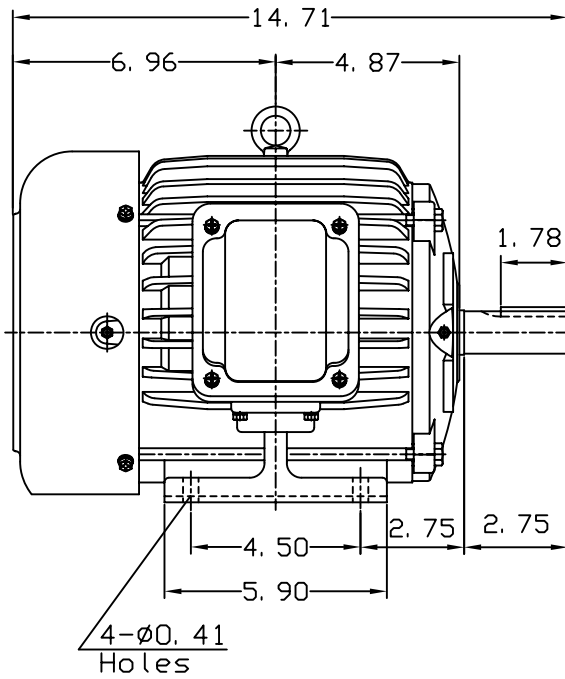

DATE JUNE 21, 2005	OUTLINE DIMENSIONS 3-PHASE INDUCTION MOTOR	MOTOR TYPE: AEHH8N
CATALOG NO. EP0034-50		FRAME NO. 182T

Pole	HP	KW	Hz	VOLT	Syn. Speed RPM
4	3	2.2	50	190/380	1500

Ins	Rating	Dimension in	Approx Weight	Bearings	
F	CONT.	inch	95 lbs.	DE: 6306ZZ	NDE: 6306ZZ

Totally Enclosed Fan-Cooled Type, Squirrel-Cage Rotor.

① 10. 30. 00 J. H. LIANG

DWN.	J. H. LIANG	11-30-98
CHKD.	C. S. LO	12-29-98
APPD.	Y. B. HUANG	12-29-98

TECO Westinghouse

DWG NO.
31057H353004