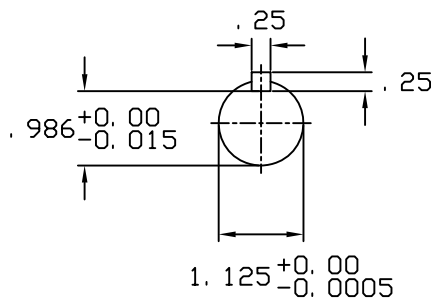

DATE JUNE 21, 2005	OUTLINE DIMENSIONS 3-PHASE INDUCTION MOTOR	MOTOR TYPE: AEHH8N
CATALOG NO. EP0034-50		FRAME NO. 182T

Pole	HP	KW	Hz	VOLT	Syn. Speed RPM
4	3	2.2	50	190/380	1500

Ins	Rating	Dimension in	Approx Weight	Bearings	
F	CONT.	inch	95 lbs.	DE: 6306ZZ	NDE: 6306ZZ

Totally Enclosed Fan-Cooled Type, Squirrel-Cage Rotor.

① 10. 30. 00 J. H. LIANG

DWN.	J. H. LIANG	11-30-98
CHKD.	C. S. LO	12-29-98
APPD.	Y. B. HUANG	12-29-98

TECO Westinghouse

DWG NO.
31057H353004