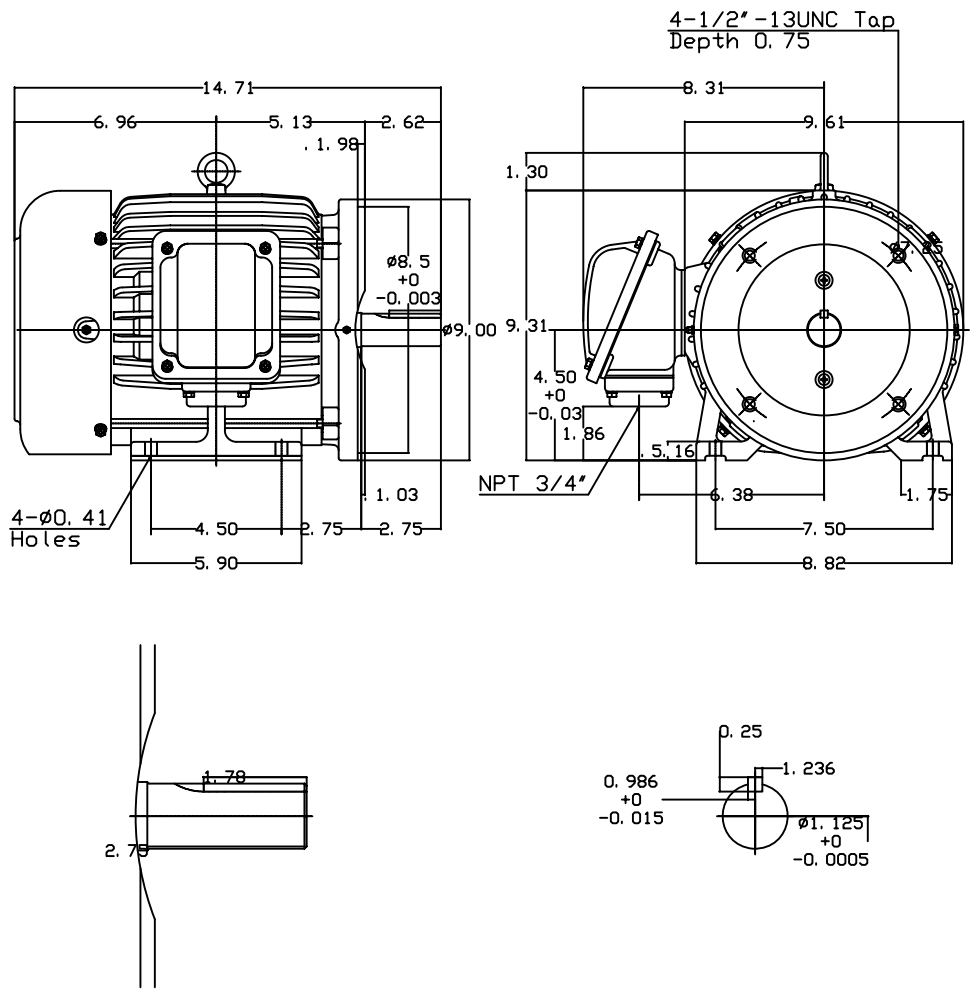

DATE
Sept. 25, 2006
Cat. #: EP0032C-50

OUTLINE DIMENSIONS
3-PHASE INDUCTION MOTOR

MOTOR TYPE:
AEHH8N-CF
FRAME NO. 182TC

Pole	HP	kW	Hz	VOLT	Syn. Speed r/min(rpm)
2	3	2.24	50	190/380	3000

Ins	Rating	Dimension in	Approx Weight	Bearings
F	CONT.	inches	100 lbs	DE: 6306ZZ NDE: 6306ZZ

Totally Enclosed Fan-Cooled Type. Squirrel-Cage Rotor.

DWN.	F. C. HWU	07-22-97	TECO Westinghouse
CHKD.	C. S. LO	07-23-97	
APPD.	Y. B. HUANG	07-23-97	

DWG NO.
31049J807060