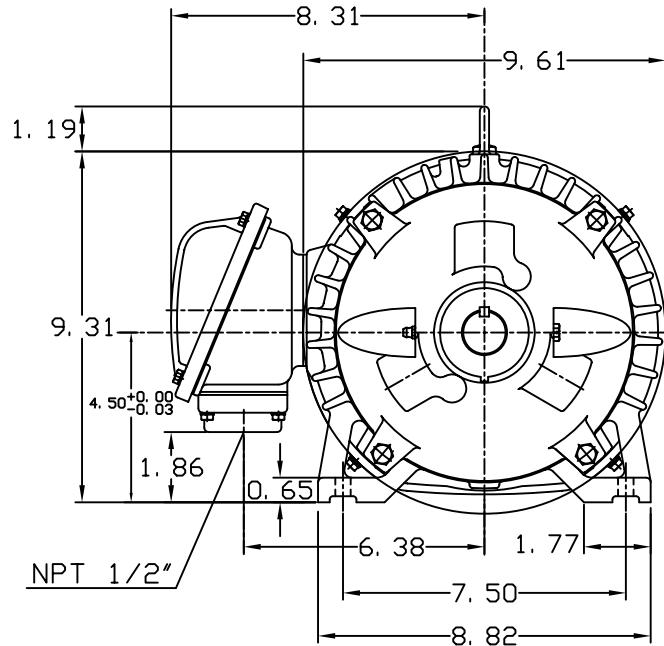

DATE
JUNE 21, 2005
CATALOG NO.
EPO032

OUTLINE DIMENSIONS
3-PHASE INDUCTION MOTOR

MOTOR TYPE:
AEHH8N
FRAME NO. 182T

Pole	HP	KW	Hz	VOLT	Syn. Speed RPM
2	3	2.2	60	230/460	3600

Ins	Rating	Dimension in	Approx Weight	Bearings
F	CONT.	inch	95 lbs.	DE: 6306ZZ NDE: 6306ZZ

Totally Enclosed Fan-Cooled Type, Squirrel-Cage Rotor.

① 10. 30. 00

J. H. LIANG

DWN.	J. H. LIANG	11-30-98
CHKD.	C. S. LO	12-29-98
APPD.	Y. B. HUANG	12-29-98

TECO Westinghouse

DWG NO.
31057H353003