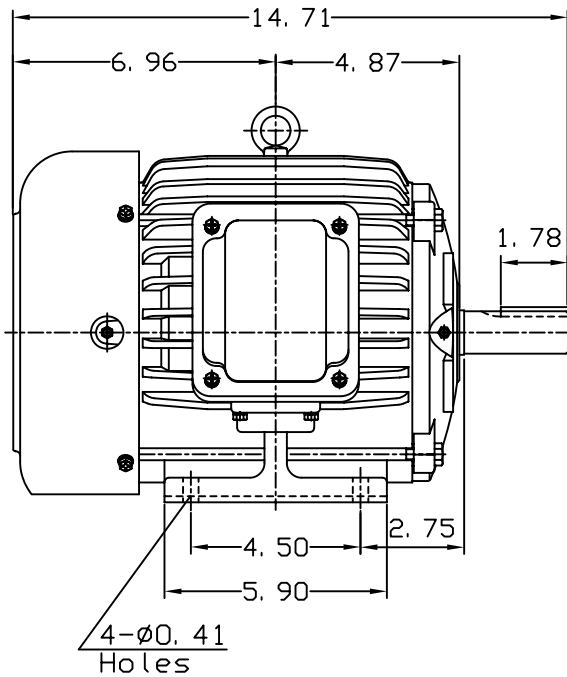

DATE
JUNE 21, 2005
CATALOG NO.
EPO032

OUTLINE DIMENSIONS
3-PHASE INDUCTION MOTOR

MOTOR TYPE:
AEHH8N
FRAME NO. 182T

Pole	HP	KW	Hz	VOLT	Syn. Speed RPM
2	3	2.2	60	230/460	3600

Ins	Rating	Dimension in	Approx Weight	Bearings
F	CONT.	inch	95 lbs.	DE: 6306ZZ NDE: 6306ZZ

Totally Enclosed Fan-Cooled Type, Squirrel-Cage Rotor.

① 10. 30. 00

J. H. LIANG

DWN.	J. H. LIANG	11-30-98
CHKD.	C. S. LO	12-29-98
APPD.	Y. B. HUANG	12-29-98

TECO Westinghouse

DWG NO.
31057H353003