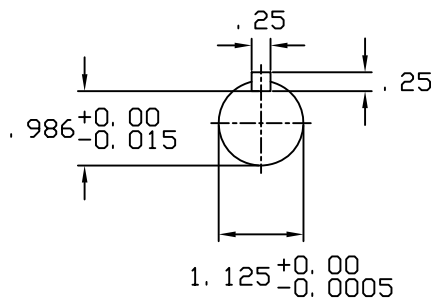

DATE
JUNE 21, 2005
CATALOG NO.
EPO032

OUTLINE DIMENSIONS
3-PHASE INDUCTION MOTOR

MOTOR TYPE:
AEHH8N
FRAME NO. 182T

Pole	HP	KW	Hz	VOLT	Syn. Speed RPM
2	3	2.2	60	230/460	3600

Ins	Rating	Dimension in	Approx Weight	Bearings
F	CONT.	inch	95 lbs.	DE: 6306ZZ NDE: 6306ZZ

Totally Enclosed Fan-Cooled Type, Squirrel-Cage Rotor.

① 10. 30. 00

J. H. LIANG

DWN.	J. H. LIANG	11-30-98
CHKD.	C. S. LO	12-29-98
APPD.	Y. B. HUANG	12-29-98

TECO Westinghouse

DWG NO.
31057H353003