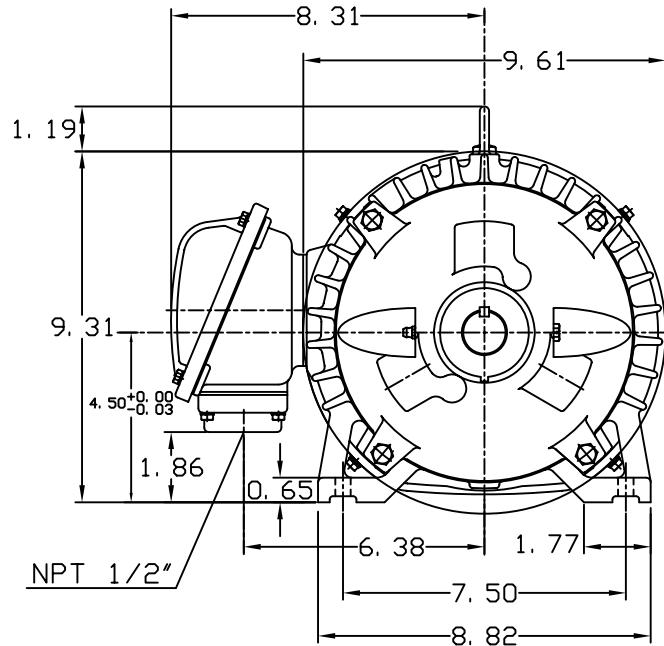

DATE
JUNE 21, 2005
CATALOG NO.
EP0032-50

OUTLINE DIMENSIONS
3-PHASE INDUCTION MOTOR

MOTOR TYPE:
AEHH8N
FRAME NO. 182T

Pole	HP	KW	Hz	VOLT	Syn. Speed RPM
2	3	2.2	50	190/380	3000

Ins	Rating	Dimension in	Approx Weight	Bearings
F	CONT.	inch	95 lbs.	DE: 6306ZZ NDE: 6306ZZ

Totally Enclosed Fan-Cooled Type, Squirrel-Cage Rotor.

① 10. 30. 00

J. H. LIANG

DWN.	J. H. LIANG	11-30-98
CHKD.	C. S. LO	12-29-98
APPD.	Y. B. HUANG	12-29-98

TECO Westinghouse

DWG NO.
31057H353003