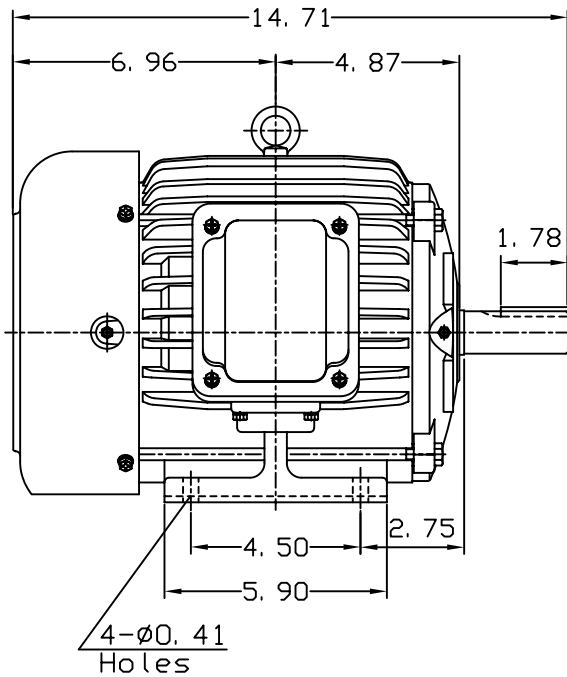

DATE
JUNE 21, 2005
CATALOG NO.
EP0032-50

OUTLINE DIMENSIONS
3-PHASE INDUCTION MOTOR

MOTOR TYPE:
AEHH8N
FRAME NO. 182T

Pole	HP	KW	Hz	VOLT	Syn. Speed RPM
2	3	2.2	50	190/380	3000

Ins	Rating	Dimension in	Approx Weight	Bearings
F	CONT.	inch	95 lbs.	DE: 6306ZZ NDE: 6306ZZ

Totally Enclosed Fan-Cooled Type, Squirrel-Cage Rotor.

① 10. 30. 00

J. H. LIANG

DWN.	J. H. LIANG	11-30-98
CHKD.	C. S. LO	12-29-98
APPD.	Y. B. HUANG	12-29-98

TECO Westinghouse

DWG NO.
31057H353003