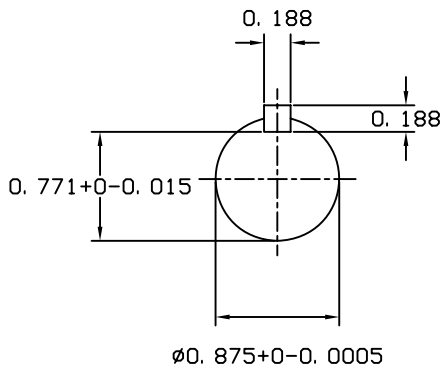

DATE
JUNE 21, 2005
CATALOG NO.
EPO014

OUTLINE DIMENSIONS
3-PHASE INDUCTION MOTOR

MOTOR TYPE:
AEHH8N
FRAME NO. 143T

Pole	HP	KW	Hz	VOLT	Syn. Speed RPM
4	1	.75	60	230/460	1800

Ins	Rating	Dimension in	Approx Weight	Bearings
F	CONT.	inch	55 lbs.	DE: 6205ZZ NDE: 6205ZZ

Totally Enclosed Fan-Cooled Type. Squirrel-Cage Rotor.

DWN.	J. H. LIANG	11-30-98
CHKD.	C. S. LO	12-29-98
APP'D.	Y. B. HUANG	12-29-98

TECO Westinghouse

DWG NO.
31057H351000