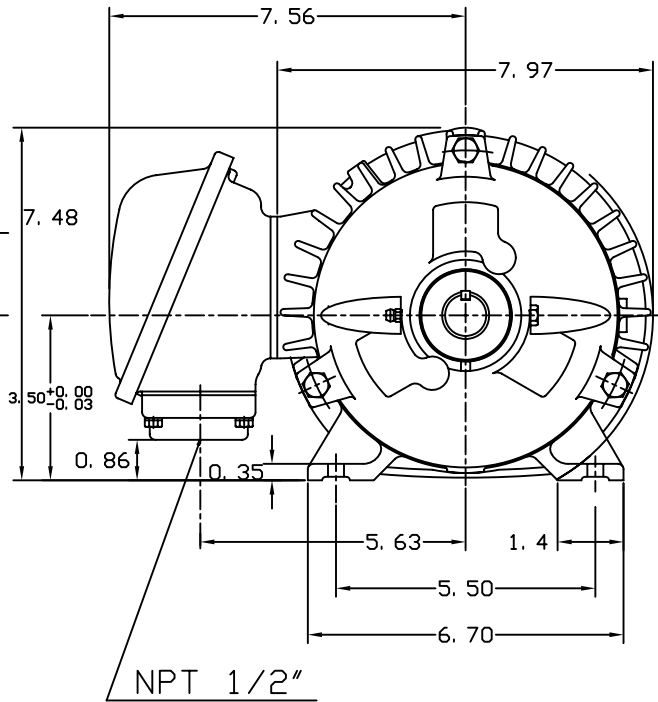

DATE
JUNE 21, 2005
CATALOG NO.
EPO014

OUTLINE DIMENSIONS
3-PHASE INDUCTION MOTOR

MOTOR TYPE:
AEHH8N
FRAME NO. 143T

Pole	HP	KW	Hz	VOLT	Syn. Speed RPM
4	1	.75	60	230/460	1800

Ins	Rating	Dimension in	Approx Weight	Bearings
F	CONT.	inch	55 lbs.	DE: 6205ZZ NDE: 6205ZZ

Totally Enclosed Fan-Cooled Type. Squirrel-Cage Rotor.

DWN.	J. H. LIANG	11-30-98
CHKD.	C. S. LO	12-29-98
APP'D.	Y. B. HUANG	12-29-98

TECO Westinghouse

DWG NO.
31057H351000