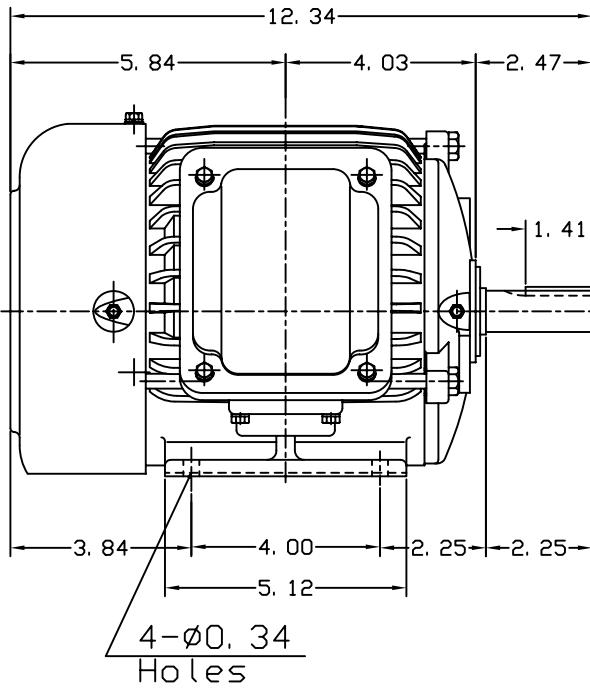

DATE
JUNE 21, 2005
CATALOG NO.
EPO014

OUTLINE DIMENSIONS
3-PHASE INDUCTION MOTOR

MOTOR TYPE:
AEHH8N
FRAME NO. 143T

Pole	HP	KW	Hz	VOLT	Syn. Speed RPM
4	1	.75	60	230/460	1800

Ins	Rating	Dimension in	Approx Weight	Bearings
F	CONT.	inch	55 lbs.	DE: 6205ZZ NDE: 6205ZZ

Totally Enclosed Fan-Cooled Type. Squirrel-Cage Rotor.

DWN.	J. H. LIANG	11-30-98
CHKD.	C. S. LO	12-29-98
APP'D.	Y. B. HUANG	12-29-98

TECO Westinghouse

DWG NO.
31057H351000