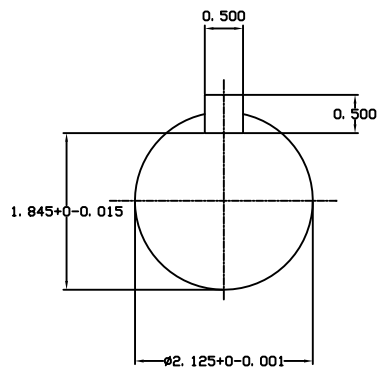

DATE
February 24, 2007
CATALOG NO.
DHP1252

OUTLINE DIMENSIONS
3-PHASE INDUCTION MOTOR

MOTOR TYPE:
ASHH
FRAME NO. 404TS

Pole	HP	KW	Hz	VOLT	Syn. Speed RPM
2	125	90	60	230/460	3600

Ins	Rating	Dimension in	Approx Weight	Bearings
F	CONT.	inch	902 lbs.	DE: 6313C3 NDE: 6313C3

Open Protected Drip-Proof Type, Squirrel-cage Rotor.

DWN.	J. H. LIANG	12-22-98
CHKD.	C. H. KAO	06-10-99
APPD.	Y. B. HUANG	06-10-99

TECO Westinghouse

DWG NO.
31057H397000