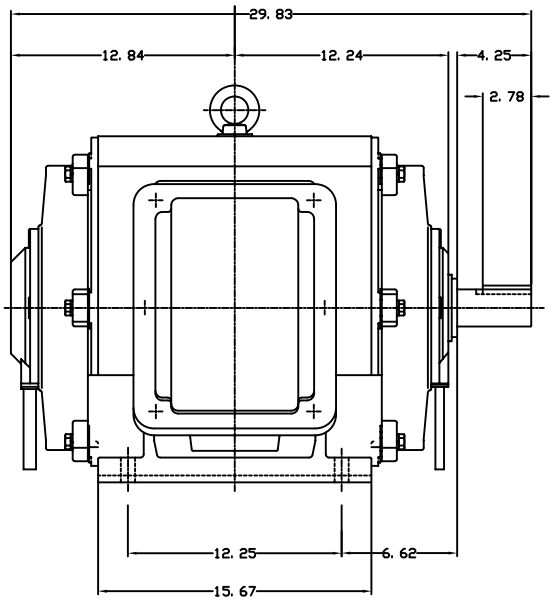

DATE
February 24, 2007
CATALOG NO.
DHP1252

OUTLINE DIMENSIONS
3-PHASE INDUCTION MOTOR

MOTOR TYPE:
ASHH
FRAME NO. 404TS

Pole	HP	KW	Hz	VOLT	Syn. Speed RPM
2	125	90	60	230/460	3600

Ins	Rating	Dimension in	Approx Weight	Bearings
F	CONT.	inch	902 lbs.	DE: 6313C3 NDE: 6313C3

Open Protected Drip-Proof Type, Squirrel-cage Rotor.

DWN.	J. H. LIANG	12-22-98
CHKD.	C. H. KAO	06-10-99
APPD.	Y. B. HUANG	06-10-99

TECO Westinghouse

DWG NO.
31057H397000