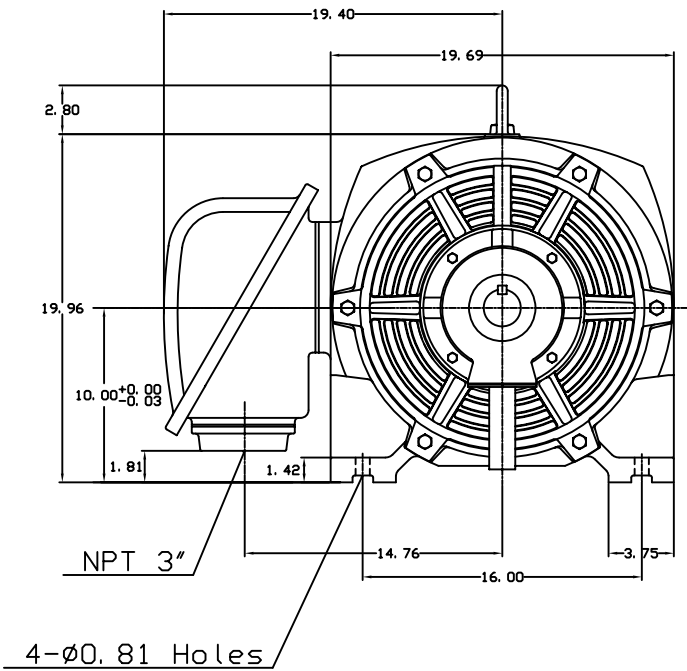

DATE
February 24, 2007
CATALOG NO.
DHP1252

OUTLINE DIMENSIONS
3-PHASE INDUCTION MOTOR

MOTOR TYPE:
ASHH
FRAME NO. 404TS

Pole	HP	KW	Hz	VOLT	Syn. Speed RPM
2	125	90	60	230/460	3600

Ins	Rating	Dimension in	Approx Weight	Bearings
F	CONT.	inch	902 lbs.	DE: 6313C3 NDE: 6313C3

Open Protected Drip-Proof Type, Squirrel-cage Rotor.

DWN.	J. H. LIANG	12-22-98
CHKD.	C. H. KAO	06-10-99
APPD.	Y. B. HUANG	06-10-99

TECO Westinghouse

DWG NO.
31057H397000