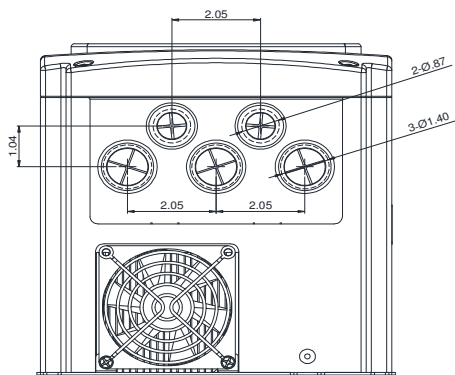

GENERAL DATASHEET VARIABLE SPEED DRIVE

SERIES		MODEL#		
F510		F510-4020-C3-U		
ISSUED		ENCLOSURE/ FRAME		
8/26/2016		NEMA 1 (IP20) / F3		
INPUT AMPS		AC INPUT VOLTAGE	AC INPUT FREQUENCY	AC INPUT PHASE
ND (VT)				
32.3		380-480	50/60	3
OUTPUT HP	OUTPUT AMPS	AC OUTPUT VOLTAGE	AC OUTPUT FREQUENCY	AC OUTPUT PHASE
ND (VT)	ND (VT)			
20	31	0-480	0-400	3