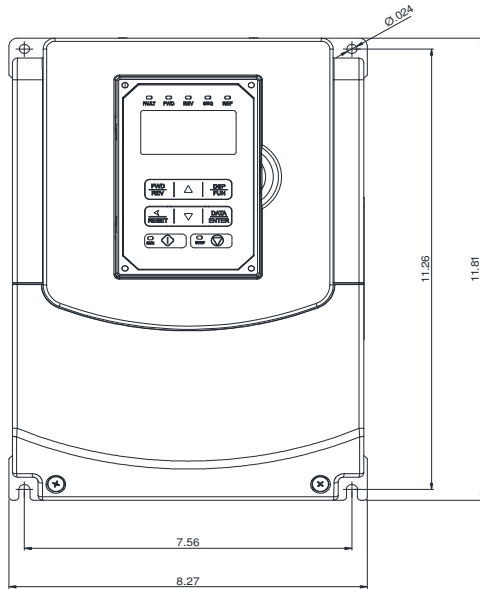

GENERAL DATASHEET VARIABLE SPEED DRIVE

SERIES		MODEL#		
F510		F510-4020-C3-U		
ISSUED		ENCLOSURE/ FRAME		
8/26/2016		NEMA 1 (IP20) / F3		
INPUT AMPS		AC INPUT VOLTAGE	AC INPUT FREQUENCY	AC INPUT PHASE
ND (VT)				
32.3		380-480	50/60	3
OUTPUT HP	OUTPUT AMPS	AC OUTPUT VOLTAGE	AC OUTPUT FREQUENCY	AC OUTPUT PHASE
ND (VT)	ND (VT)			
20	31	0-480	0-400	3

Approved By:	Brian Smith	Drawing No:	F510-460-020-F3	Revision: 0
--------------	-------------	-------------	-----------------	-------------