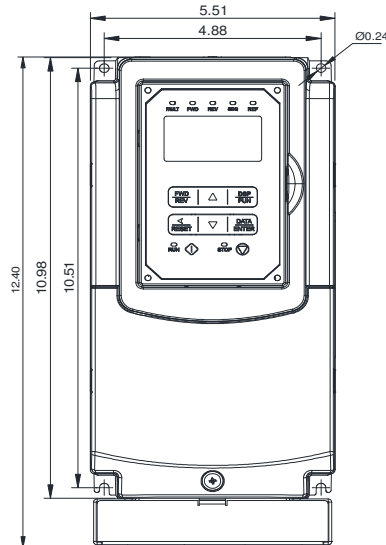

GENERAL DATASHEET VARIABLE SPEED DRIVE

SERIES		MODEL#		
F510		F510-4005-C3-U		
ISSUED		ENCLOSURE/ FRAME		
8/26/2016		NEMA 1 (IP20) / F2		
INPUT AMPS		AC INPUT VOLTAGE	AC INPUT FREQUENCY	AC INPUT PHASE
ND (VT)				
9.6		380-480	50/60	3
OUTPUT HP	OUTPUT AMPS	AC OUTPUT VOLTAGE	AC OUTPUT FREQUENCY	AC OUTPUT PHASE
ND (VT)	ND (VT)			
5	9.2	0-480	0-400	3

Approved By:	Brian Smith	Drawing No:	F510-460-005-F2	Revision: 0
--------------	-------------	-------------	-----------------	-------------