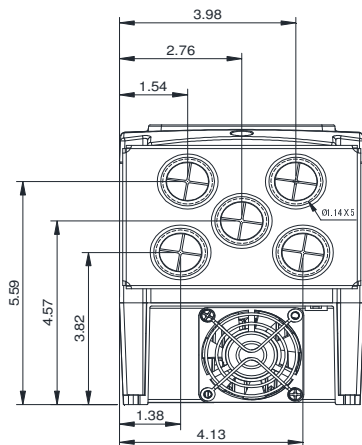

GENERAL DATASHEET VARIABLE SPEED DRIVE

SERIES		MODEL#		
F510		F510-4005-C3-U		
ISSUED		ENCLOSURE/ FRAME		
8/26/2016		NEMA 1 (IP20) / F2		
INPUT AMPS		AC INPUT VOLTAGE	AC INPUT FREQUENCY	AC INPUT PHASE
ND (VT)				
9.6		380-480	50/60	3
OUTPUT HP	OUTPUT AMPS	AC OUTPUT VOLTAGE	AC OUTPUT FREQUENCY	AC OUTPUT PHASE
ND (VT)	ND (VT)			
5	9.2	0-480	0-400	3