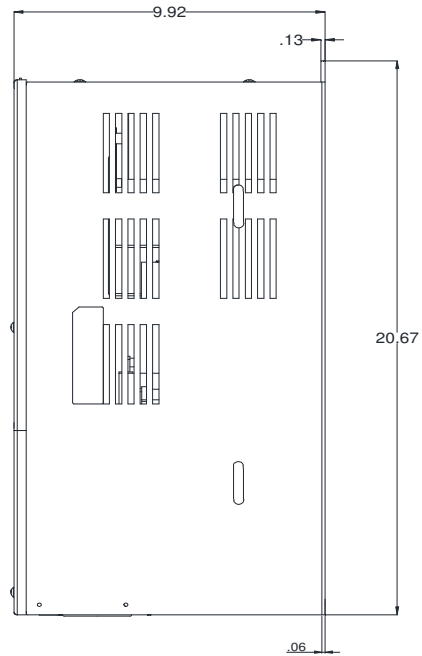

GENERAL DATASHEET VARIABLE SPEED DRIVE

SERIES		MODEL#		
F510		F510-2050-C3-U		
ISSUED		ENCLOSURE/ FRAME		
8/26/2016		NEMA 1 (IP20) / F5		
INPUT AMPS		AC INPUT VOLTAGE	AC INPUT FREQUENCY	AC INPUT PHASE
ND (VT)				
150		200-240	50/60	3
OUTPUT HP	OUTPUT AMPS	AC OUTPUT VOLTAGE	AC OUTPUT FREQUENCY	AC OUTPUT PHASE
ND (VT)	ND (VT)			
50	138	0-240	0-400	3

Approved By:	Brian Smith	Drawing No:	F510-230-050-F5	Revision: 0
--------------	-------------	-------------	-----------------	-------------