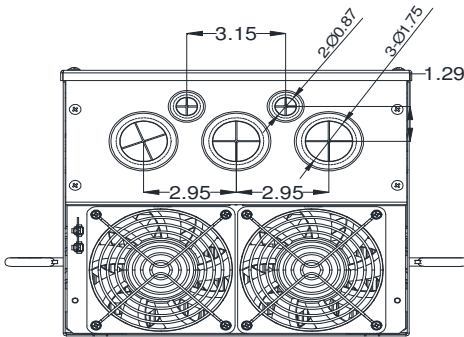

GENERAL DATASHEET VARIABLE SPEED DRIVE

SERIES		MODEL#		
F510		F510-2050-C3-U		
ISSUED		ENCLOSURE/ FRAME		
8/26/2016		NEMA 1 (IP20) / F5		
INPUT AMPS		AC INPUT VOLTAGE	AC INPUT FREQUENCY	AC INPUT PHASE
ND (VT)				
150		200-240	50/60	3
OUTPUT HP	OUTPUT AMPS	AC OUTPUT VOLTAGE	AC OUTPUT FREQUENCY	AC OUTPUT PHASE
ND (VT)	ND (VT)			
50	138	0-240	0-400	3

Approved By:	Brian Smith	Drawing No:	F510-230-050-F5	Revision: 0
--------------	-------------	-------------	-----------------	-------------