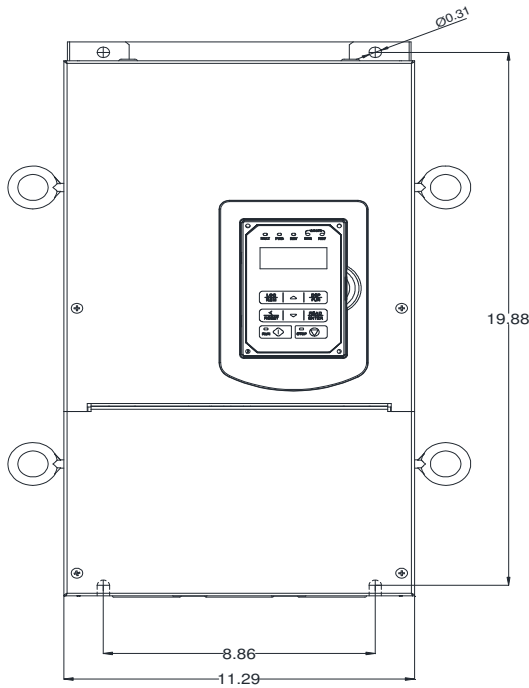

GENERAL DATASHEET VARIABLE SPEED DRIVE

SERIES		MODEL#		
F510		F510-2050-C3-U		
ISSUED		ENCLOSURE/ FRAME		
8/26/2016		NEMA 1 (IP20) / F5		
INPUT AMPS		AC INPUT VOLTAGE	AC INPUT FREQUENCY	AC INPUT PHASE
ND (VT)				
150		200-240	50/60	3
OUTPUT HP	OUTPUT AMPS	AC OUTPUT VOLTAGE	AC OUTPUT FREQUENCY	AC OUTPUT PHASE
ND (VT)	ND (VT)			
50	138	0-240	0-400	3

Approved By:	Brian Smith	Drawing No:	F510-230-050-F5	Revision: 0
--------------	-------------	-------------	-----------------	-------------