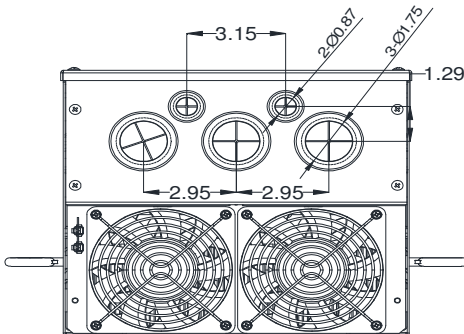

GENERAL DATASHEET VARIABLE SPEED DRIVE

SERIES		MODEL#		
F510		F510-2040-C3-U		
ISSUED		ENCLOSURE/ FRAME		
8/26/2016		NEMA 1 (IP20) / F5		
INPUT AMPS		AC INPUT VOLTAGE	AC INPUT FREQUENCY	AC INPUT PHASE
ND (VT)				
119.6		200-240	50/60	3
OUTPUT HP	OUTPUT AMPS	AC OUTPUT VOLTAGE	AC OUTPUT FREQUENCY	AC OUTPUT PHASE
ND (VT)	ND (VT)			
40	110	0-240	0-400	3

Approved By:	Brian Smith	Drawing No:	F510-230-040-F5	Revision: 0
--------------	-------------	-------------	-----------------	-------------