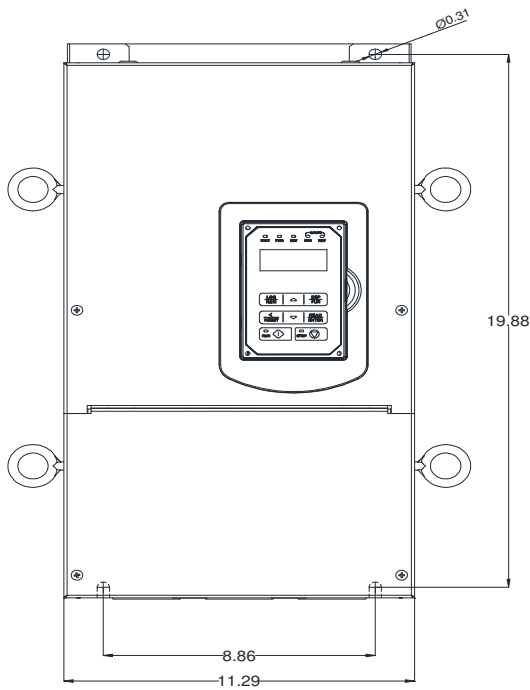

GENERAL DATASHEET VARIABLE SPEED DRIVE

SERIES		MODEL#		
F510		F510-2040-C3-U		
ISSUED		ENCLOSURE/ FRAME		
8/26/2016		NEMA 1 (IP20) / F5		
INPUT AMPS		AC INPUT VOLTAGE	AC INPUT FREQUENCY	AC INPUT PHASE
ND (VT)				
119.6		200-240	50/60	3
OUTPUT HP	OUTPUT AMPS	AC OUTPUT VOLTAGE	AC OUTPUT FREQUENCY	AC OUTPUT PHASE
ND (VT)	ND (VT)			
40	110	0-240	0-400	3

Approved By:	Brian Smith	Drawing No:	F510-230-040-F5	Revision: 0
--------------	-------------	-------------	-----------------	-------------