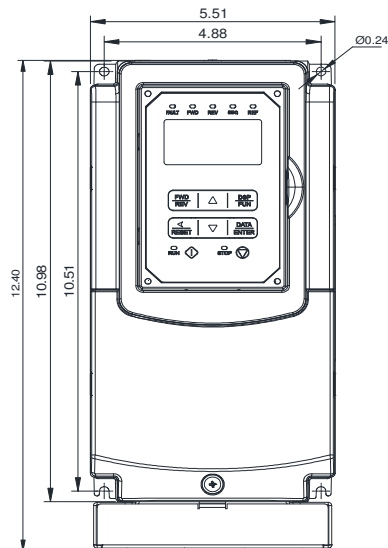

GENERAL DATASHEET VARIABLE SPEED DRIVE

SERIES		MODEL#		
F510		F510-2008-C3-U		
ISSUED		ENCLOSURE/ FRAME		
8/26/2016		NEMA 1 (IP20) / F2		
INPUT AMPS		AC INPUT VOLTAGE	AC INPUT FREQUENCY	AC INPUT PHASE
ND (VT)				
22.3		200-240	50/60	3
OUTPUT HP	OUTPUT AMPS	AC OUTPUT VOLTAGE	AC OUTPUT FREQUENCY	AC OUTPUT PHASE
ND (VT)	ND (VT)			
7.5	21	0-240	0-400	3

Approved By:	Brian Smith	Drawing No:	F510-230-008-F2	Revision: 0
--------------	-------------	-------------	-----------------	-------------