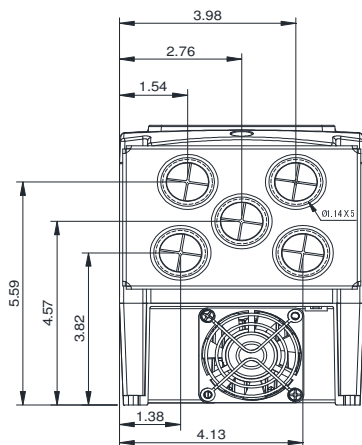

GENERAL DATASHEET VARIABLE SPEED DRIVE

SERIES		MODEL#		
F510		F510-2008-C3-U		
ISSUED		ENCLOSURE/ FRAME		
8/26/2016		NEMA 1 (IP20) / F2		
INPUT AMPS		AC INPUT VOLTAGE	AC INPUT FREQUENCY	AC INPUT PHASE
ND (VT)				
22.3		200-240	50/60	3
OUTPUT HP	OUTPUT AMPS	AC OUTPUT VOLTAGE	AC OUTPUT FREQUENCY	AC OUTPUT PHASE
ND (VT)	ND (VT)			
7.5	21	0-240	0-400	3

Approved By:	Brian Smith	Drawing No:	F510-230-008-F2	Revision: 0
--------------	-------------	-------------	-----------------	-------------