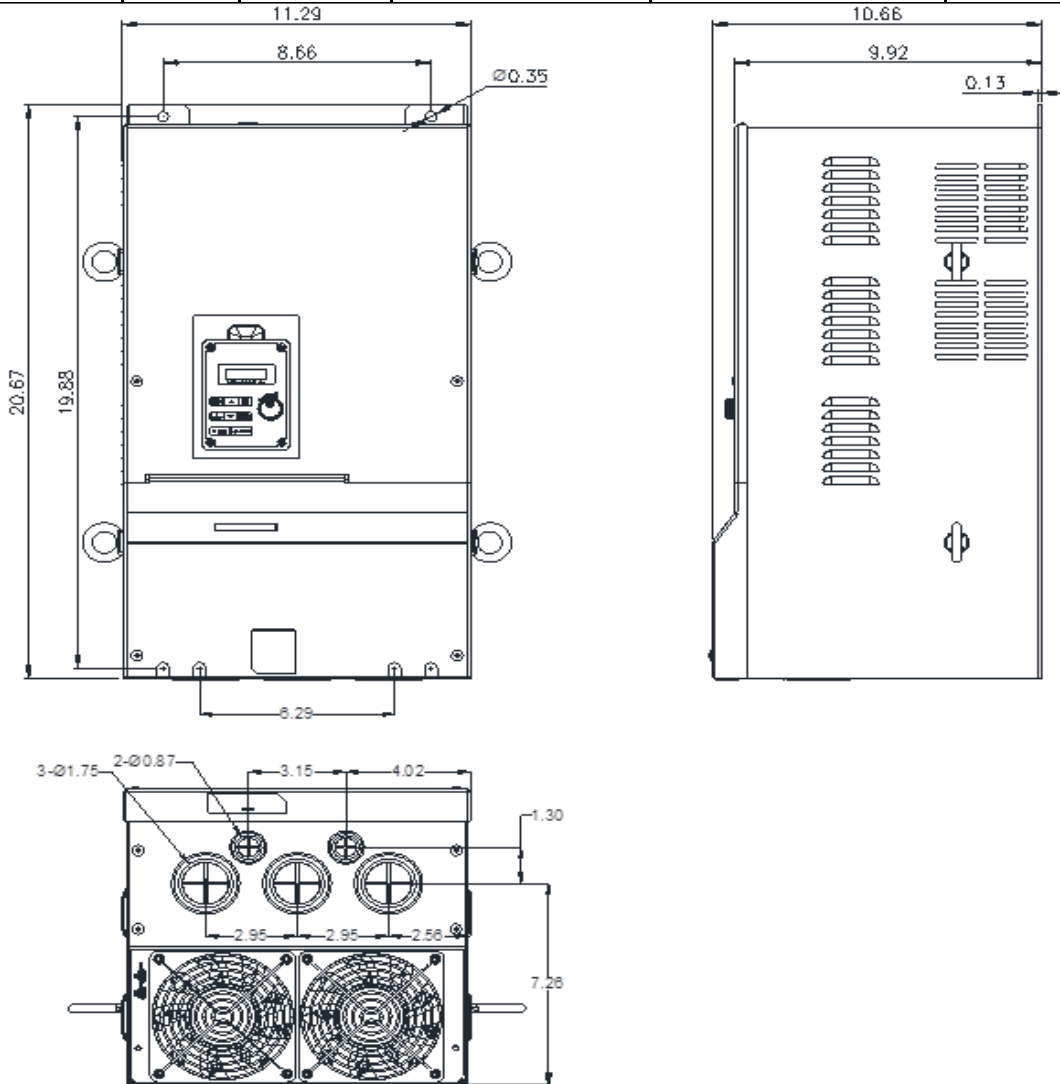

## GENERAL DATASHEET VARIABLE SPEED DRIVE

Series <b>E510</b>				MODEL# <b>E510-450-H3-U</b>	
ISSUED <b>8/29/2017</b>				ENCLOSURE/ FRAME <b>NEMA 1 (IP20) / F6</b>	
INPUT AMPS		AC INPUT VOLTAGE	AC INPUT FREQUENCY	AC INPUT PHASE	
HD (CT)	ND (VT)				
<b>81.5</b>	<b>95.7</b>	<b>380-480</b>	<b>50/60</b>	<b>3</b>	
OUTPUT HP		AC OUTPUT VOLTAGE	AC OUTPUT FREQUENCY	AC OUTPUT PHASE	
OUTPUT AMPS					
HD (CT)	ND (VT)	HD (CT)	ND (VT)		
<b>50</b>	<b>60</b>	<b>75</b>	<b>88</b>	<b>0-480</b>	<b>0-599</b>

Approved By:	Brian Smith	Drawing No:	E510-460-450-F6	Revision: 0
--------------	-------------	-------------	-----------------	-------------