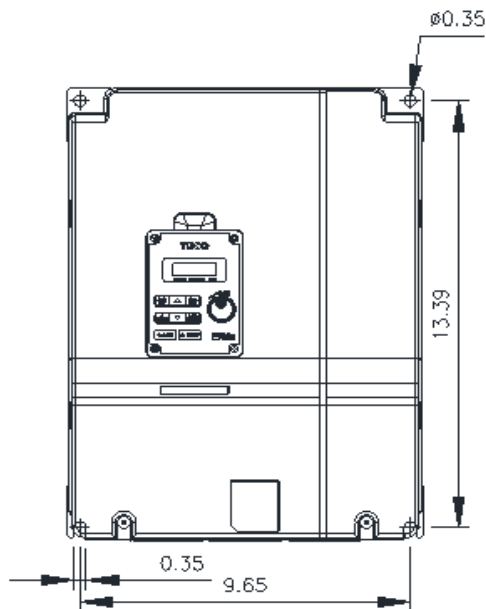

GENERAL DATASHEET VARIABLE SPEED DRIVE

Series E510				MODEL# E510-430-H3-U	
ISSUED 8/29/2017				ENCLOSURE/ FRAME NEMA 1 (IP20) / F5	
INPUT AMPS		AC INPUT VOLTAGE	AC INPUT FREQUENCY	AC INPUT PHASE	
HD (CT)	ND (VT)				
48.9	63	380-480	50/60	3	
OUTPUT HP		AC OUTPUT VOLTAGE	AC OUTPUT FREQUENCY	AC OUTPUT PHASE	
OUTPUT AMPS					
HD (CT)	ND (VT)	HD (CT)	ND (VT)		
30	40	45	58	0-480	0-599

Approved By:	Brian Smith	Drawing No:	E510-460-430-F5	Revision: 0
---------------------	-------------	--------------------	-----------------	--------------------