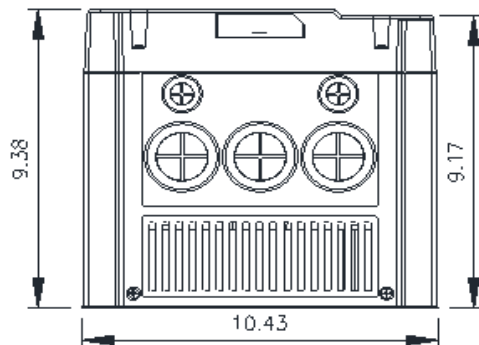

GENERAL DATASHEET VARIABLE SPEED DRIVE

Series E510				MODEL# E510-430-H3-U	
ISSUED 8/29/2017				ENCLOSURE/ FRAME NEMA 1 (IP20) / F5	
INPUT AMPS		AC INPUT VOLTAGE	AC INPUT FREQUENCY	AC INPUT PHASE	
HD (CT)	ND (VT)				
48.9	63	380-480	50/60	3	
OUTPUT HP		AC OUTPUT VOLTAGE	AC OUTPUT FREQUENCY	AC OUTPUT PHASE	
OUTPUT AMPS					
HD (CT)	ND (VT)	HD (CT)	ND (VT)		
30	40	45	58	0-480	0-599