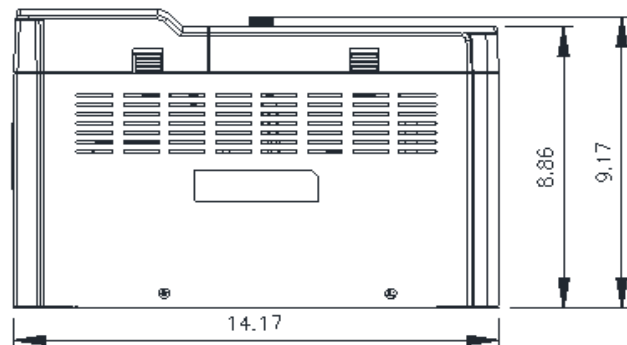

GENERAL DATASHEET VARIABLE SPEED DRIVE

Series E510				MODEL# E510-430-H3-U	
ISSUED 8/29/2017				ENCLOSURE/ FRAME NEMA 1 (IP20) / F5	
INPUT AMPS		AC INPUT VOLTAGE	AC INPUT FREQUENCY	AC INPUT PHASE	
HD (CT)	ND (VT)				
48.9	63	380-480	50/60	3	
OUTPUT HP		AC OUTPUT VOLTAGE	AC OUTPUT FREQUENCY	AC OUTPUT PHASE	
OUTPUT AMPS					
HD (CT)	ND (VT)	HD (CT)	ND (VT)		
30	40	45	58	0-480	0-599

Approved By:	Brian Smith	Drawing No:	E510-460-430-F5	Revision: 0
---------------------	-------------	--------------------	-----------------	--------------------