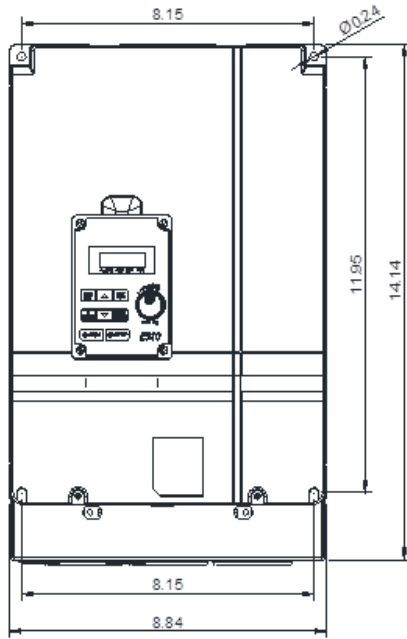

## GENERAL DATASHEET VARIABLE SPEED DRIVE

Series <b>E510</b>		MODEL# <b>E510-425-H3-U</b>		
ISSUED <b>8/29/2017</b>		ENCLOSURE/ FRAME <b>NEMA 1 (IP20) / F4</b>		
THREE PHASE INPUT AMPS HD (CT) <b>48</b>		AC INPUT VOLTAGE <b>380-480</b>	AC INPUT FREQUENCY <b>50/60</b>	AC INPUT PHASE <b>3</b>
OUTPUT HP HD (CT) <b>25</b>	OUTPUT AMPS HD (CT) <b>40</b>	AC OUTPUT VOLTAGE <b>0-480</b>	AC OUTPUT FREQUENCY <b>0-599</b>	AC OUTPUT PHASE <b>3</b>

Approved By:	Brian Smith	Drawing No:	E510-460-425-F4	Revision: 0
--------------	-------------	-------------	-----------------	-------------