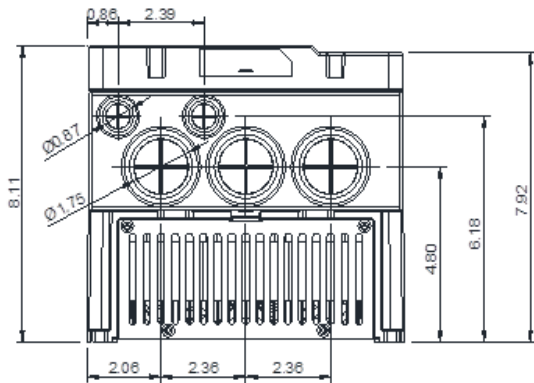

## GENERAL DATASHEET VARIABLE SPEED DRIVE

Series <b>E510</b>		MODEL# <b>E510-425-H3-U</b>		
ISSUED <b>8/29/2017</b>		ENCLOSURE/ FRAME <b>NEMA 1 (IP20) / F4</b>		
THREE PHASE INPUT AMPS HD (CT) <b>48</b>		AC INPUT VOLTAGE <b>380-480</b>	AC INPUT FREQUENCY <b>50/60</b>	AC INPUT PHASE <b>3</b>
OUTPUT HP HD (CT) <b>25</b>	OUTPUT AMPS HD (CT) <b>40</b>	AC OUTPUT VOLTAGE <b>0-480</b>	AC OUTPUT FREQUENCY <b>0-599</b>	AC OUTPUT PHASE <b>3</b>

Approved By:	Brian Smith	Drawing No:	E510-460-425-F4	Revision: 0
--------------	-------------	-------------	-----------------	-------------