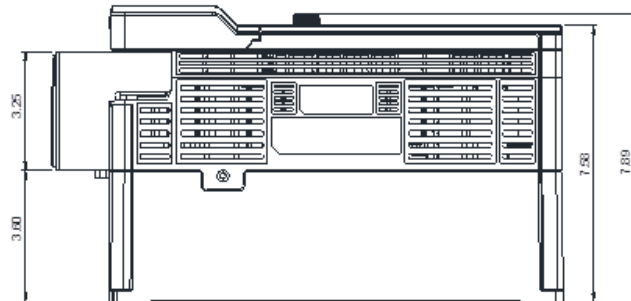

## GENERAL DATASHEET VARIABLE SPEED DRIVE

Series <b>E510</b>		MODEL# <b>E510-425-H3-U</b>		
ISSUED <b>8/29/2017</b>		ENCLOSURE/ FRAME <b>NEMA 1 (IP20) / F4</b>		
THREE PHASE INPUT AMPS HD (CT) <b>48</b>		AC INPUT VOLTAGE <b>380-480</b>	AC INPUT FREQUENCY <b>50/60</b>	AC INPUT PHASE <b>3</b>
OUTPUT HP HD (CT) <b>25</b>	OUTPUT AMPS HD (CT) <b>40</b>	AC OUTPUT VOLTAGE <b>0-480</b>	AC OUTPUT FREQUENCY <b>0-599</b>	AC OUTPUT PHASE <b>3</b>