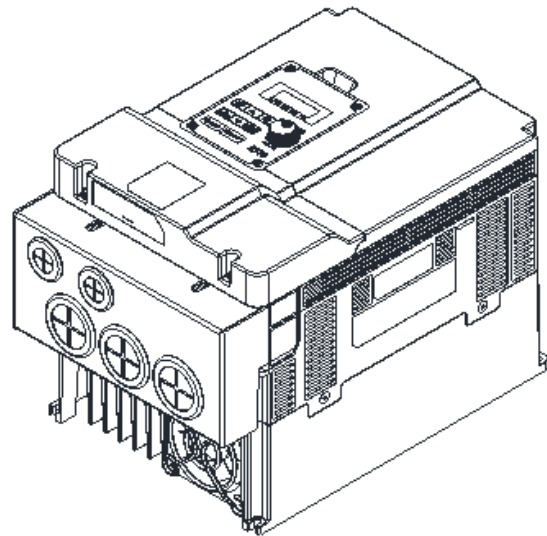

## GENERAL DATASHEET VARIABLE SPEED DRIVE

Series <b>E510</b>		MODEL# <b>E510-410-H3-U</b>		
ISSUED <b>8/29/2017</b>		ENCLOSURE/ FRAME <b>NEMA 1 (IP20) / F3</b>		
THREE PHASE INPUT AMPS HD (CT) <b>23</b>		AC INPUT VOLTAGE <b>380-480</b>	AC INPUT FREQUENCY <b>50/60</b>	AC INPUT PHASE <b>3</b>
OUTPUT HP HD (CT) <b>10</b>	OUTPUT AMPS HD (CT) <b>17.5</b>	AC OUTPUT VOLTAGE <b>0-480</b>	AC OUTPUT FREQUENCY <b>0-599</b>	AC OUTPUT PHASE <b>3</b>