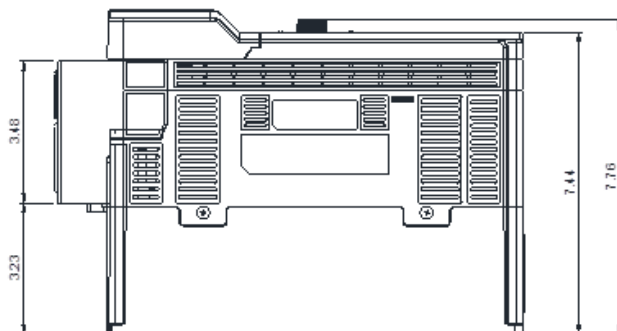

## GENERAL DATASHEET VARIABLE SPEED DRIVE

Series <b>E510</b>		MODEL# <b>E510-410-H3-U</b>		
ISSUED <b>8/29/2017</b>		ENCLOSURE/ FRAME <b>NEMA 1 (IP20) / F3</b>		
THREE PHASE INPUT AMPS HD (CT) <b>23</b>		AC INPUT VOLTAGE <b>380-480</b>	AC INPUT FREQUENCY <b>50/60</b>	AC INPUT PHASE <b>3</b>
OUTPUT HP HD (CT) <b>10</b>	OUTPUT AMPS HD (CT) <b>17.5</b>	AC OUTPUT VOLTAGE <b>0-480</b>	AC OUTPUT FREQUENCY <b>0-599</b>	AC OUTPUT PHASE <b>3</b>