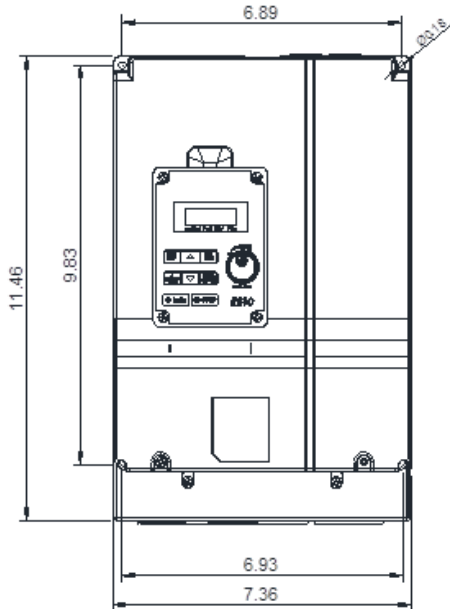

## GENERAL DATASHEET VARIABLE SPEED DRIVE

Series <b>E510</b>		MODEL# <b>E510-410-H3-U</b>		
ISSUED <b>8/29/2017</b>		ENCLOSURE/ FRAME <b>NEMA 1 (IP20) / F3</b>		
THREE PHASE INPUT AMPS HD (CT) <b>23</b>		AC INPUT VOLTAGE <b>380-480</b>	AC INPUT FREQUENCY <b>50/60</b>	AC INPUT PHASE <b>3</b>
OUTPUT HP HD (CT) <b>10</b>	OUTPUT AMPS HD (CT) <b>17.5</b>	AC OUTPUT VOLTAGE <b>0-480</b>	AC OUTPUT FREQUENCY <b>0-599</b>	AC OUTPUT PHASE <b>3</b>

Approved By:	Brian Smith	Drawing No:	E510-460-410-F3	Revision: 0
--------------	-------------	-------------	-----------------	-------------