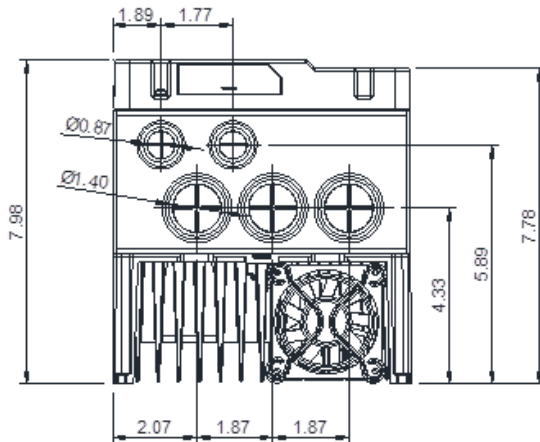

## GENERAL DATASHEET VARIABLE SPEED DRIVE

Series <b>E510</b>		MODEL# <b>E510-410-H3-U</b>		
ISSUED <b>8/29/2017</b>		ENCLOSURE/ FRAME <b>NEMA 1 (IP20) / F3</b>		
THREE PHASE INPUT AMPS HD (CT) <b>23</b>		AC INPUT VOLTAGE <b>380-480</b>	AC INPUT FREQUENCY <b>50/60</b>	AC INPUT PHASE <b>3</b>
OUTPUT HP HD (CT) <b>10</b>	OUTPUT AMPS HD (CT) <b>17.5</b>	AC OUTPUT VOLTAGE <b>0-480</b>	AC OUTPUT FREQUENCY <b>0-599</b>	AC OUTPUT PHASE <b>3</b>

Approved By:	Brian Smith	Drawing No:	E510-460-410-F3	Revision: 0
--------------	-------------	-------------	-----------------	-------------