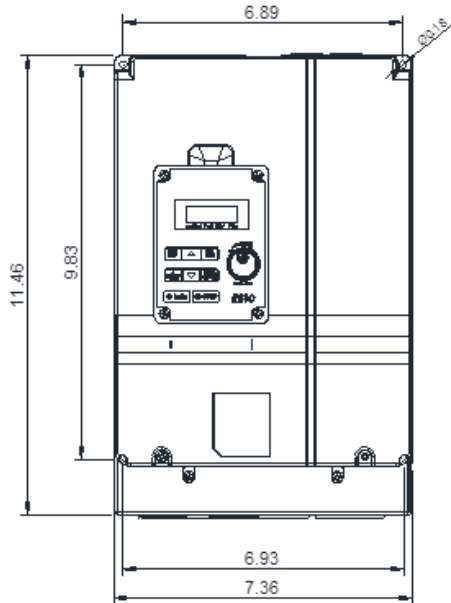

## GENERAL DATASHEET VARIABLE SPEED DRIVE

Series <b>E510</b>		MODEL# <b>E510-208-H3-U</b>		
ISSUED <b>8/24/2017</b>		ENCLOSURE/ FRAME <b>NEMA 1 (IP20) / F3</b>		
THREE PHASE INPUT AMPS HD (CT) <b>33</b>		AC INPUT VOLTAGE <b>200-240</b>	AC INPUT FREQUENCY <b>50/60</b>	AC INPUT PHASE <b>3</b>
OUTPUT HP HD (CT) <b>7.5</b>	OUTPUT AMPS HD (CT) <b>26</b>	AC OUTPUT VOLTAGE <b>0-240</b>	AC OUTPUT FREQUENCY <b>0-599</b>	AC OUTPUT PHASE <b>3</b>

Approved By:	Brian Smith	Drawing No:	E510-230-208-F3	Revision: 0
--------------	-------------	-------------	-----------------	-------------