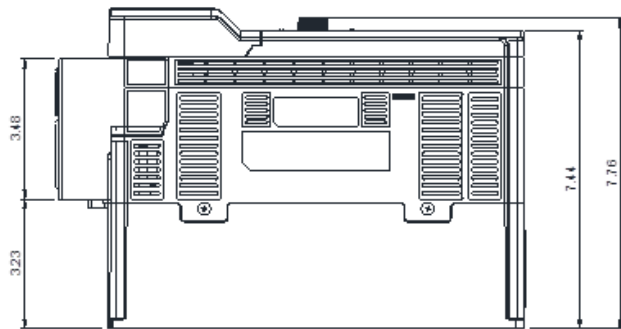

## GENERAL DATASHEET VARIABLE SPEED DRIVE

Series <b>E510</b>		MODEL# <b>E510-208-H3-U</b>		
ISSUED <b>8/24/2017</b>		ENCLOSURE/ FRAME <b>NEMA 1 (IP20) / F3</b>		
THREE PHASE INPUT AMPS HD (CT) <b>33</b>		AC INPUT VOLTAGE <b>200-240</b>	AC INPUT FREQUENCY <b>50/60</b>	AC INPUT PHASE <b>3</b>
OUTPUT HP HD (CT) <b>7.5</b>	OUTPUT AMPS HD (CT) <b>26</b>	AC OUTPUT VOLTAGE <b>0-240</b>	AC OUTPUT FREQUENCY <b>0-599</b>	AC OUTPUT PHASE <b>3</b>

Approved By:	Brian Smith	Drawing No:	E510-230-208-F3	Revision: 0
--------------	-------------	-------------	-----------------	-------------