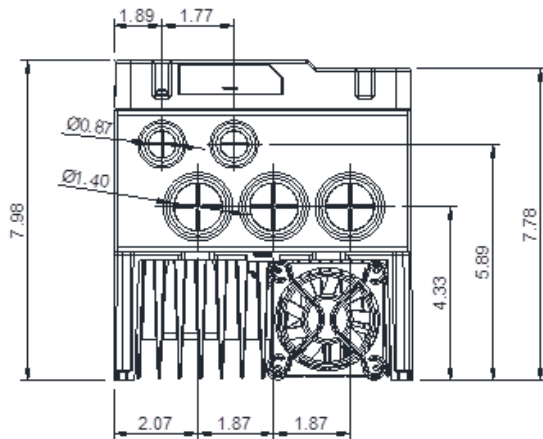

## GENERAL DATASHEET VARIABLE SPEED DRIVE

Series <b>E510</b>		MODEL# <b>E510-208-H3-U</b>		
ISSUED <b>8/24/2017</b>		ENCLOSURE/ FRAME <b>NEMA 1 (IP20) / F3</b>		
THREE PHASE INPUT AMPS HD (CT) <b>33</b>		AC INPUT VOLTAGE <b>200-240</b>	AC INPUT FREQUENCY <b>50/60</b>	AC INPUT PHASE <b>3</b>
OUTPUT HP HD (CT) <b>7.5</b>	OUTPUT AMPS HD (CT) <b>26</b>	AC OUTPUT VOLTAGE <b>0-240</b>	AC OUTPUT FREQUENCY <b>0-599</b>	AC OUTPUT PHASE <b>3</b>

Approved By:	Brian Smith	Drawing No:	E510-230-208-F3	Revision: 0
--------------	-------------	-------------	-----------------	-------------