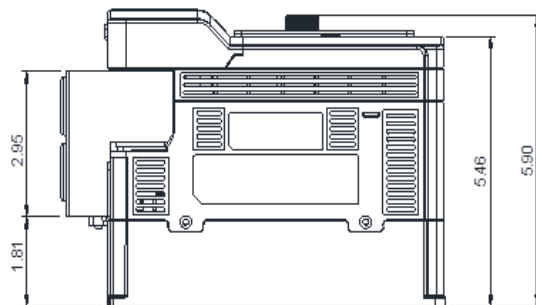

GENERAL DATASHEET VARIABLE SPEED DRIVE

Series E510		MODEL# E510-205-H3-U		
ISSUED 8/24/2017		ENCLOSURE/ FRAME NEMA 1 (IP20) / F2		
THREE PHASE INPUT AMPS HD (CT)		AC INPUT VOLTAGE	AC INPUT FREQUENCY	AC INPUT PHASE
20.5		200-240	50/60	3
OUTPUT HP HD (CT)	OUTPUT AMPS HD (CT)	AC OUTPUT VOLTAGE	AC OUTPUT FREQUENCY	AC OUTPUT PHASE
5	17.5	0-240	0-599	3

Approved By:	Brian Smith	Drawing No:	E510-230-205-F2	Revision: 0
--------------	-------------	-------------	-----------------	-------------