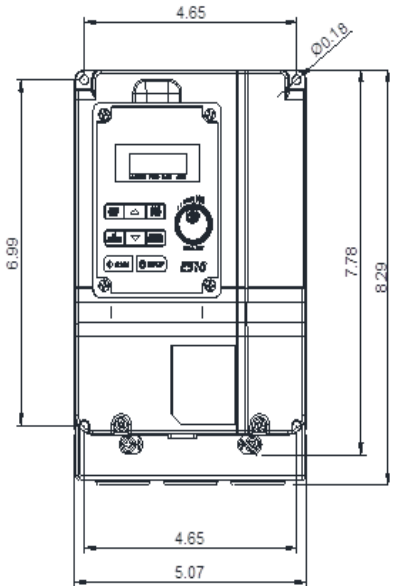

GENERAL DATASHEET VARIABLE SPEED DRIVE

Series E510		MODEL# E510-205-H3-U		
ISSUED 8/24/2017		ENCLOSURE/ FRAME NEMA 1 (IP20) / F2		
THREE PHASE INPUT AMPS HD (CT)		AC INPUT VOLTAGE	AC INPUT FREQUENCY	AC INPUT PHASE
20.5		200-240	50/60	3
OUTPUT HP HD (CT)	OUTPUT AMPS HD (CT)	AC OUTPUT VOLTAGE	AC OUTPUT FREQUENCY	AC OUTPUT PHASE
5	17.5	0-240	0-599	3

Approved By:	Brian Smith	Drawing No:	E510-230-205-F2	Revision: 0
--------------	-------------	-------------	-----------------	-------------