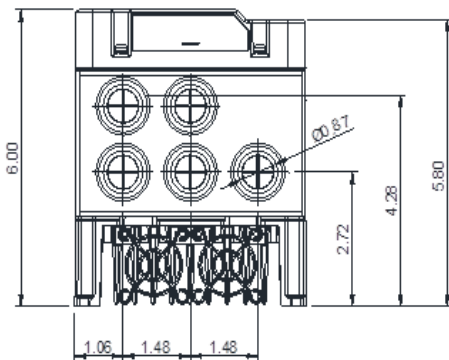

GENERAL DATASHEET VARIABLE SPEED DRIVE

Series E510		MODEL# E510-205-H3-U		
ISSUED 8/24/2017		ENCLOSURE/ FRAME NEMA 1 (IP20) / F2		
THREE PHASE INPUT AMPS HD (CT)		AC INPUT VOLTAGE	AC INPUT FREQUENCY	AC INPUT PHASE
20.5		200-240	50/60	3
OUTPUT HP HD (CT)	OUTPUT AMPS HD (CT)	AC OUTPUT VOLTAGE	AC OUTPUT FREQUENCY	AC OUTPUT PHASE
5	17.5	0-240	0-599	3

Approved By:	Brian Smith	Drawing No:	E510-230-205-F2	Revision: 0
--------------	-------------	-------------	-----------------	-------------