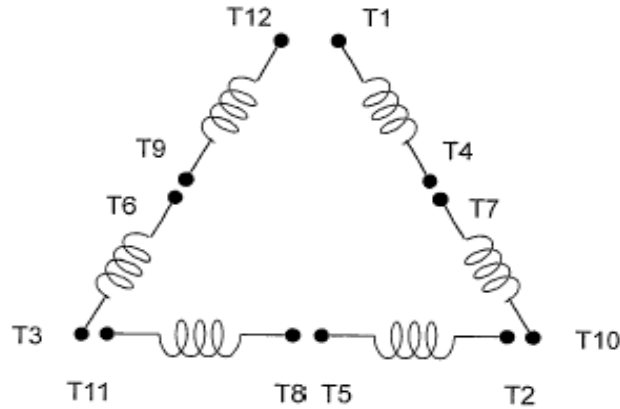

DATE:
July 26, 2005

CONNECTION DIAGRAM

CATALOG NO.:
XV7/52C

SCHEMATIC - Δ / Y CONNECTION

ACROSS THE LINE CONNECTION

WYE START-DELTA RUN CONNECTION

DWG NO.
DAC-1565-4