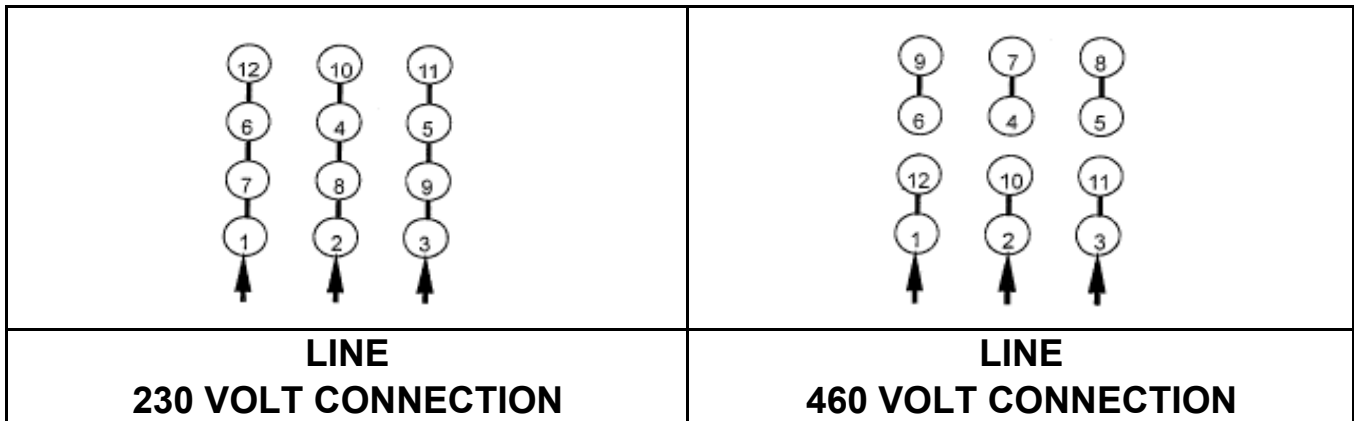

DATE:
July 26, 2005

CONNECTION DIAGRAM

CATALOG NO.:
XV7/52C

SCHEMATIC - Δ / Y CONNECTION

ACROSS THE LINE CONNECTION

WYE START-DELTA RUN CONNECTION

DWG NO.
DAC-1565-4