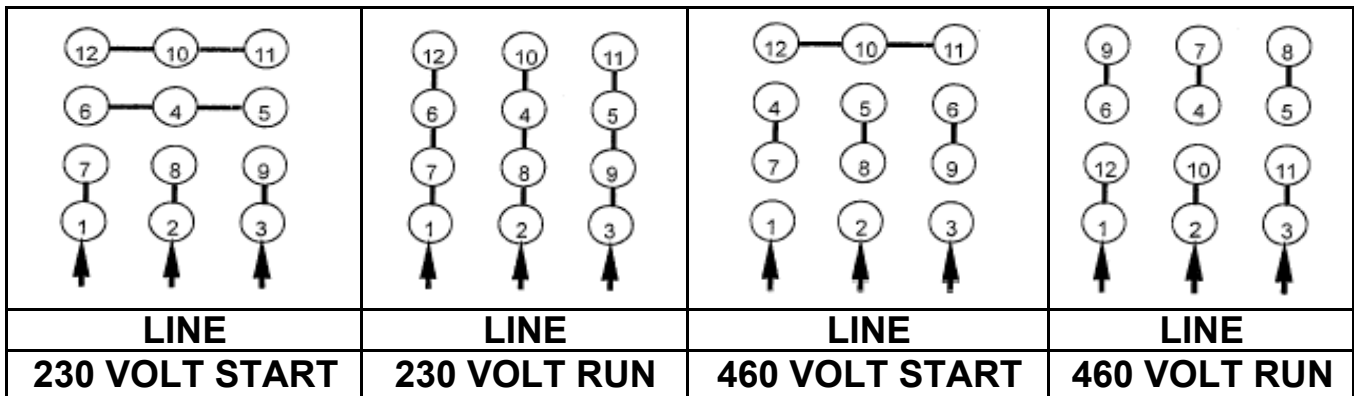

DATE:
July 26, 2005

CONNECTION DIAGRAM

CATALOG NO.:
XV7/52C

SCHEMATIC - Δ / Y CONNECTION

ACROSS THE LINE CONNECTION

WYE START-DELTA RUN CONNECTION

DWG NO.
DAC-1565-4