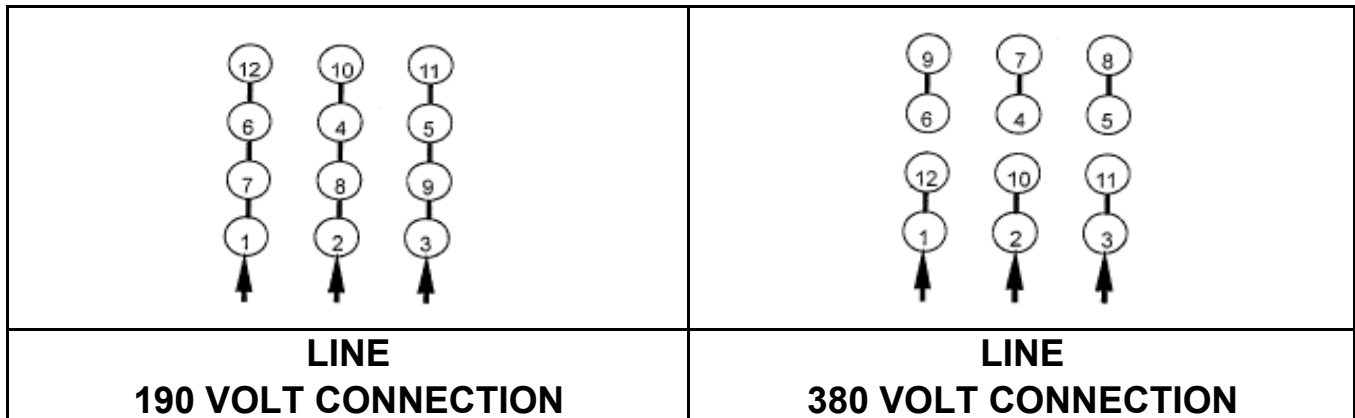

DATE:
September 13, 2006

CONNECTION DIAGRAM

CATALOG NO.:
XV0602C-50

SCHEMATIC - Δ / Y CONNECTION

ACROSS THE LINE CONNECTION

WYE START-DELTA RUN CONNECTION

DWG NO.
DAC-1565-4