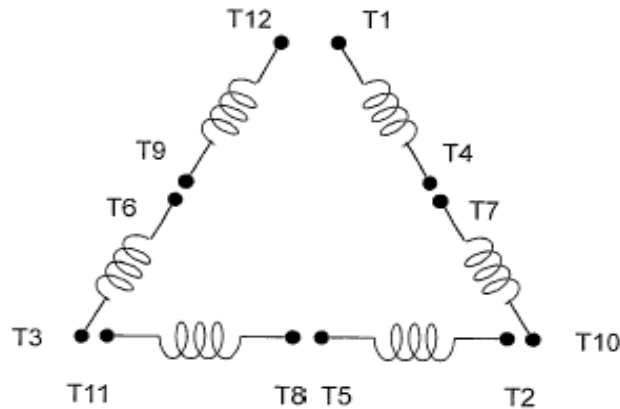

DATE:
September 13, 2006

CONNECTION DIAGRAM

CATALOG NO.:
XV0602C-50

SCHEMATIC - Δ / Y CONNECTION

ACROSS THE LINE CONNECTION

WYE START-DELTA RUN CONNECTION

DWG NO.
DAC-1565-4