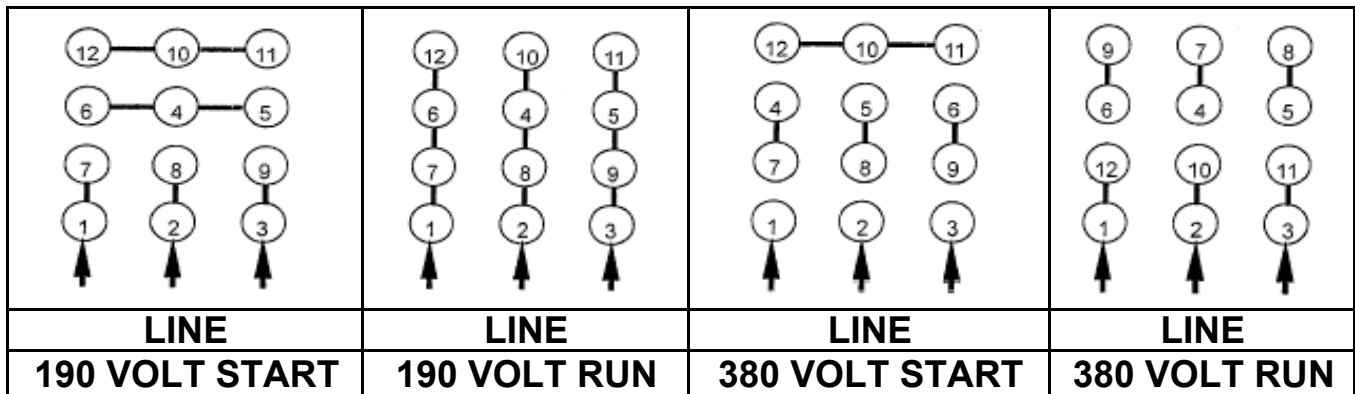

DATE:
September 13, 2006

CONNECTION DIAGRAM

CATALOG NO.:
XV0602C-50

SCHEMATIC - Δ / Y CONNECTION

ACROSS THE LINE CONNECTION

WYE START-DELTA RUN CONNECTION

DWG NO.
DAC-1565-4