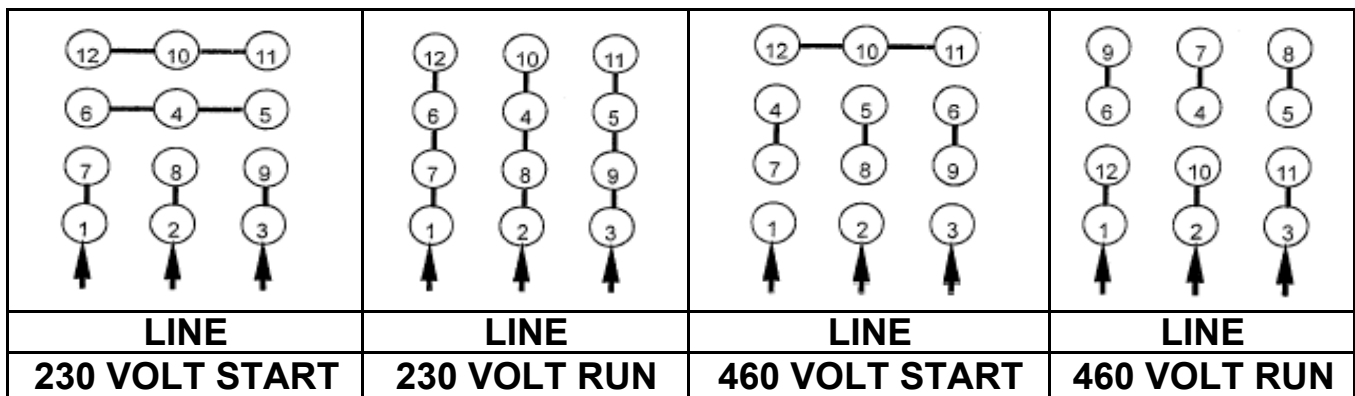

DATE:
September 13, 2006

CONNECTION DIAGRAM

CATALOG NO.:
XV0504C

SCHEMATIC - Δ / Y CONNECTION

ACROSS THE LINE CONNECTION

WYE START-DELTA RUN CONNECTION

DWG NO.
DAC-1565-4