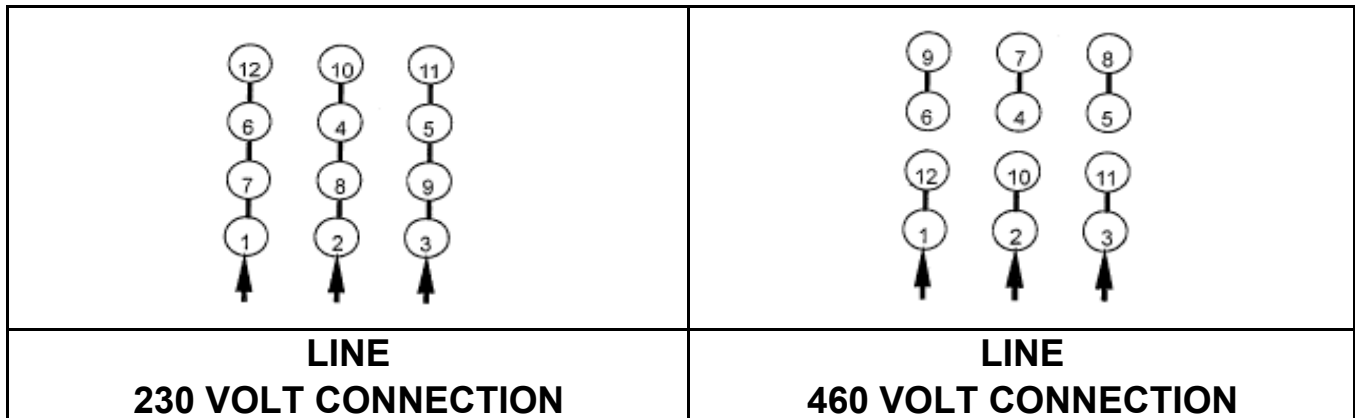

DATE:
September 13, 2006

CONNECTION DIAGRAM

CATALOG NO.:
XV0504C

SCHEMATIC - Δ / Y CONNECTION

ACROSS THE LINE CONNECTION

WYE START-DELTA RUN CONNECTION

DWG NO.
DAC-1565-4