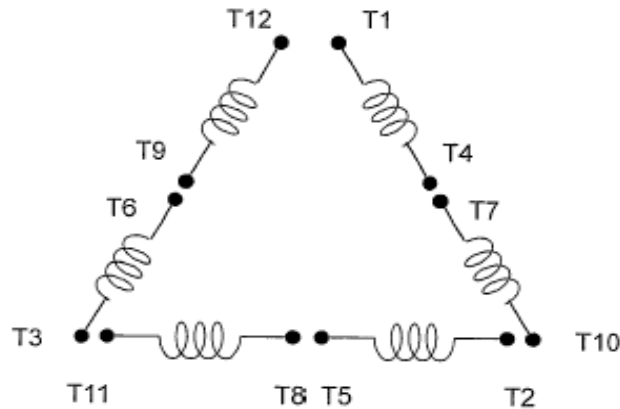

DATE:
September 13, 2006

CONNECTION DIAGRAM

CATALOG NO.:
XV0504C

SCHEMATIC - Δ / Y CONNECTION

ACROSS THE LINE CONNECTION

WYE START-DELTA RUN CONNECTION

DWG NO.
DAC-1565-4