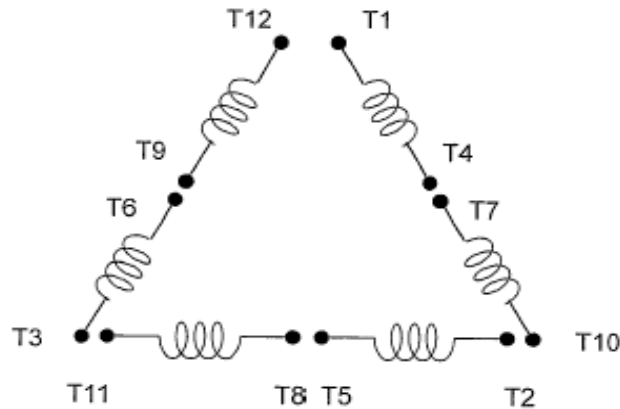

DATE:
September 13, 2006

CONNECTION DIAGRAM

CATALOG NO.:
XV0504C-50

SCHEMATIC - Δ / Y CONNECTION

ACROSS THE LINE CONNECTION

WYE START-DELTA RUN CONNECTION

DWG NO.
DAC-1565-4