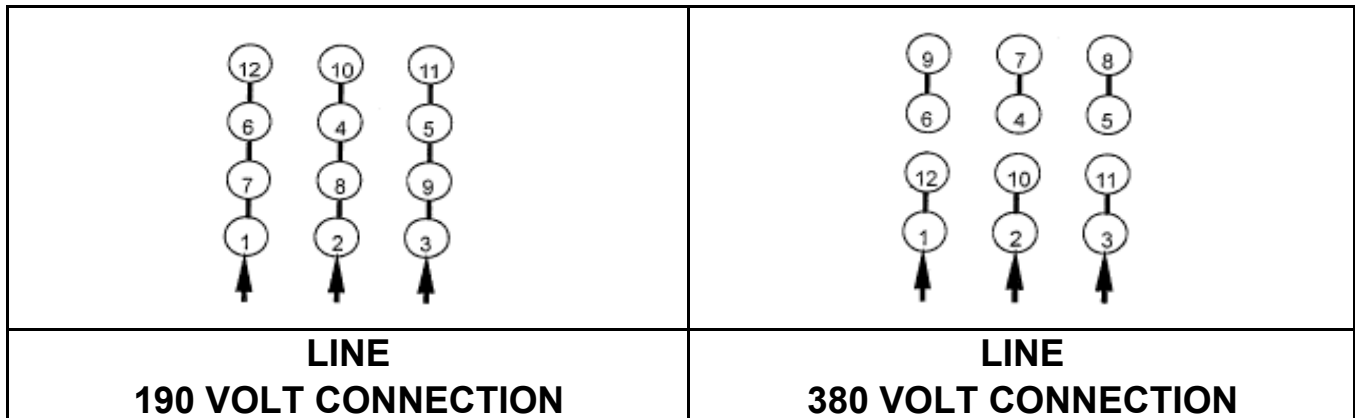

DATE:
September 13, 2006

CONNECTION DIAGRAM

CATALOG NO.:
XV0504C-50

SCHEMATIC - Δ / Y CONNECTION

ACROSS THE LINE CONNECTION

WYE START-DELTA RUN CONNECTION

DWG NO.
DAC-1565-4