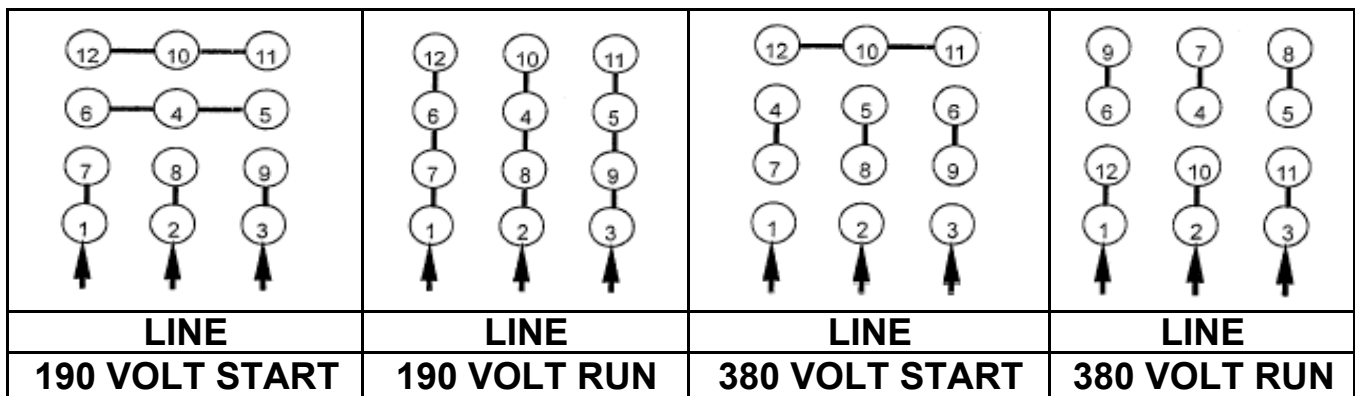

DATE:
September 13, 2006

CONNECTION DIAGRAM

CATALOG NO.:
XV0504C-50

SCHEMATIC - Δ / Y CONNECTION

ACROSS THE LINE CONNECTION

WYE START-DELTA RUN CONNECTION

DWG NO.
DAC-1565-4