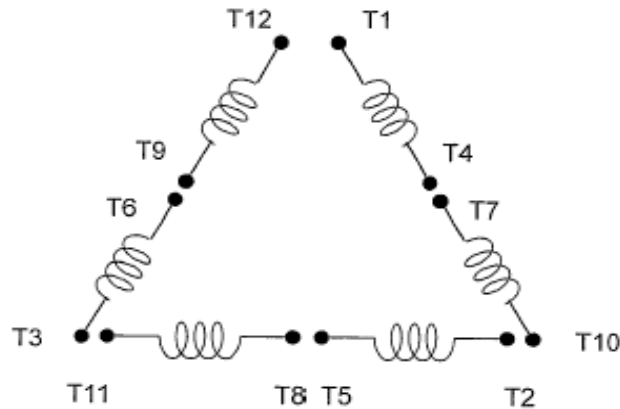

DATE:
September 13, 2006

CONNECTION DIAGRAM

CATALOG NO.:
XV0502C

SCHEMATIC - Δ / Y CONNECTION

ACROSS THE LINE CONNECTION

WYE START-DELTA RUN CONNECTION

DWG NO.
DAC-1565-4