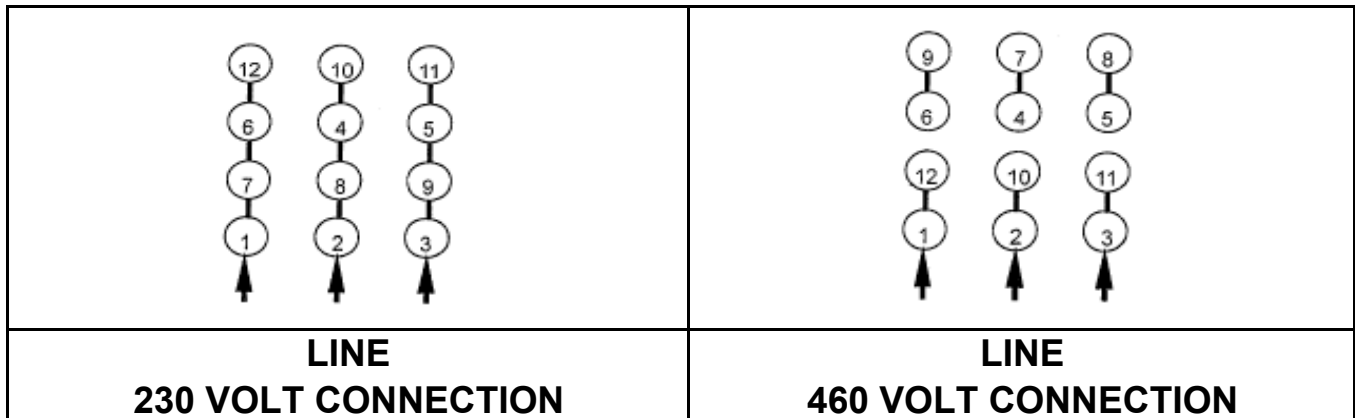

DATE:
September 13, 2006

CONNECTION DIAGRAM

CATALOG NO.:
XV0502C

SCHEMATIC - Δ / Y CONNECTION

ACROSS THE LINE CONNECTION

WYE START-DELTA RUN CONNECTION

DWG NO.
DAC-1565-4