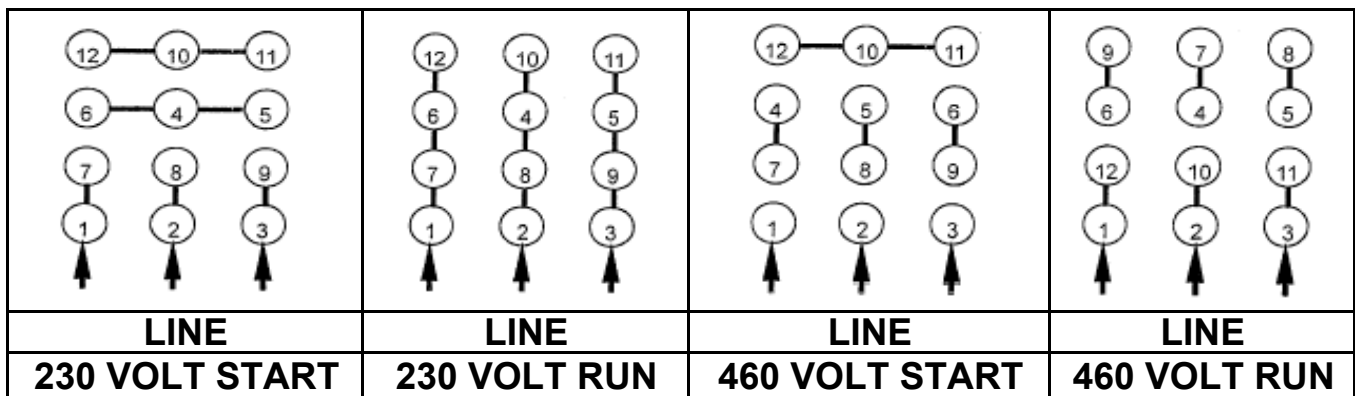

DATE:
September 13, 2006

CONNECTION DIAGRAM

CATALOG NO.:
XV0502C

SCHEMATIC - Δ / Y CONNECTION

ACROSS THE LINE CONNECTION

WYE START-DELTA RUN CONNECTION

DWG NO.
DAC-1565-4