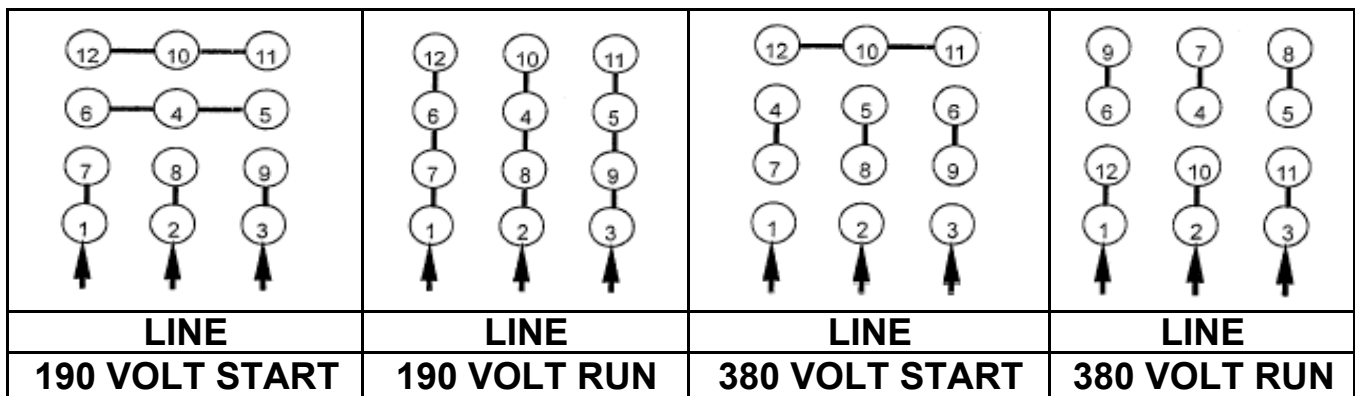

WYE START-DELTA RUN CONNECTION