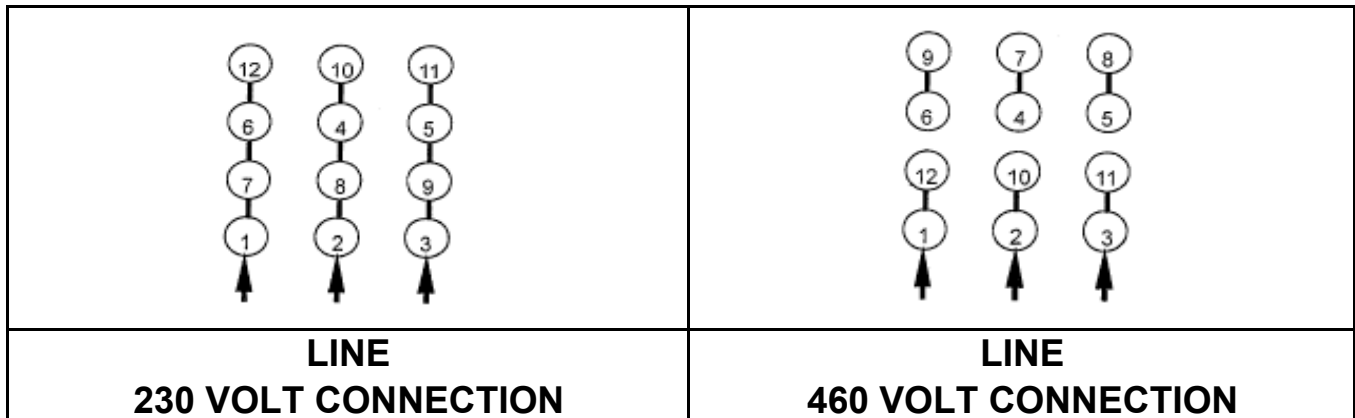

DATE:
September 13, 2006

CONNECTION DIAGRAM

CATALOG NO.:
XV0306C

SCHEMATIC - Δ / Y CONNECTION

ACROSS THE LINE CONNECTION

WYE START-DELTA RUN CONNECTION

DWG NO.
DAC-1565-4