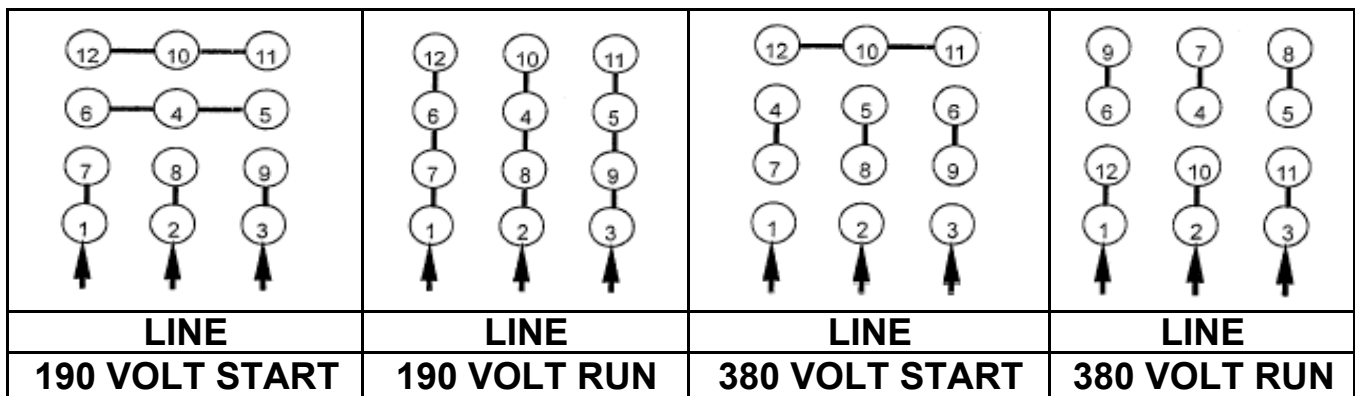

DATE:
September 13, 2006

CONNECTION DIAGRAM

CATALOG NO.:
XV0306C-50

SCHEMATIC - Δ / Y CONNECTION

ACROSS THE LINE CONNECTION

WYE START-DELTA RUN CONNECTION

DWG NO.
DAC-1565-4