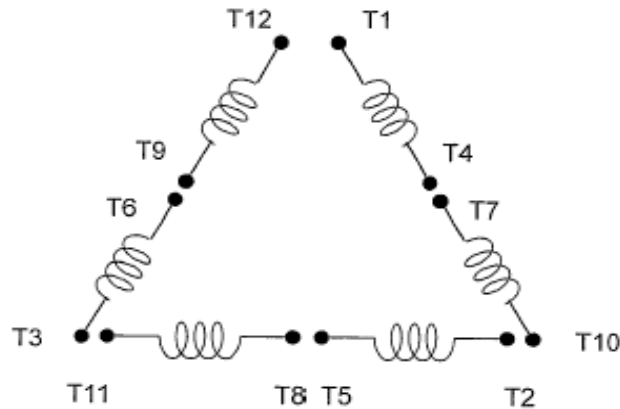

DATE:
September 13, 2006

CONNECTION DIAGRAM

CATALOG NO.:
XV0306C-50

SCHEMATIC - Δ / Y CONNECTION

ACROSS THE LINE CONNECTION

WYE START-DELTA RUN CONNECTION

DWG NO.
DAC-1565-4