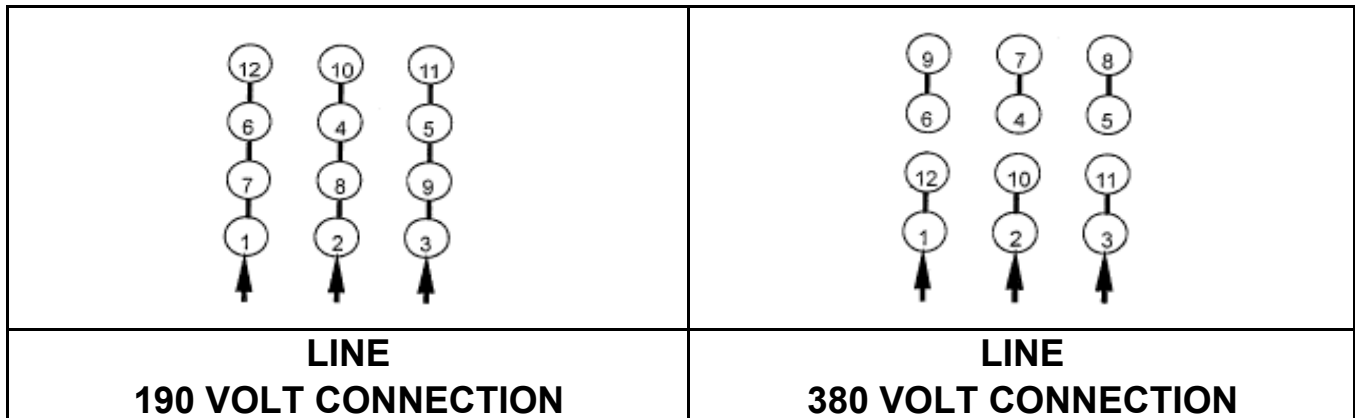

DATE:
September 13, 2006

CONNECTION DIAGRAM

CATALOG NO.:
XV0306C-50

SCHEMATIC - Δ / Y CONNECTION

ACROSS THE LINE CONNECTION

WYE START-DELTA RUN CONNECTION

DWG NO.
DAC-1565-4