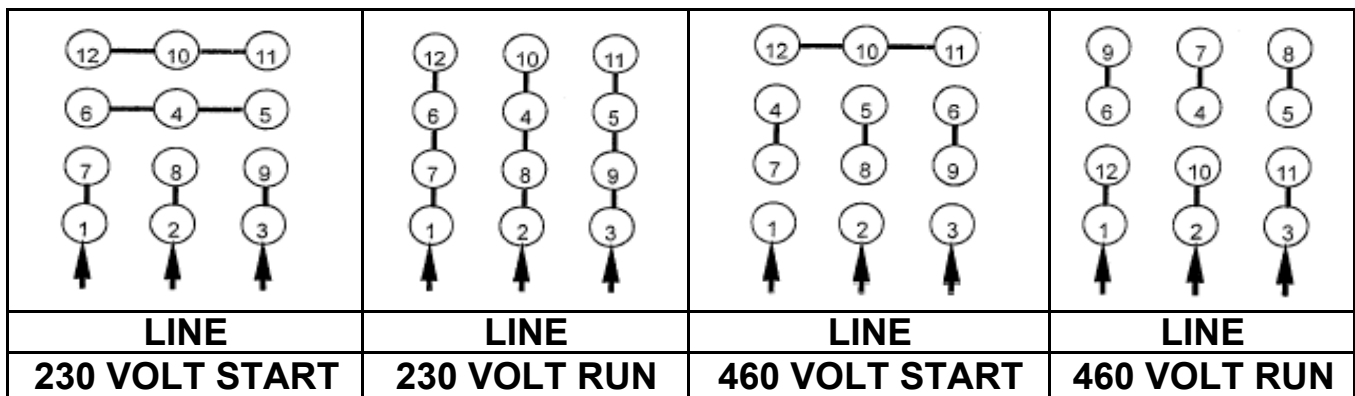

DATE:
September 13, 2006

CONNECTION DIAGRAM

CATALOG NO.:
XV0256C

SCHEMATIC - Δ / Y CONNECTION

ACROSS THE LINE CONNECTION

WYE START-DELTA RUN CONNECTION

DWG NO.
DAC-1565-4