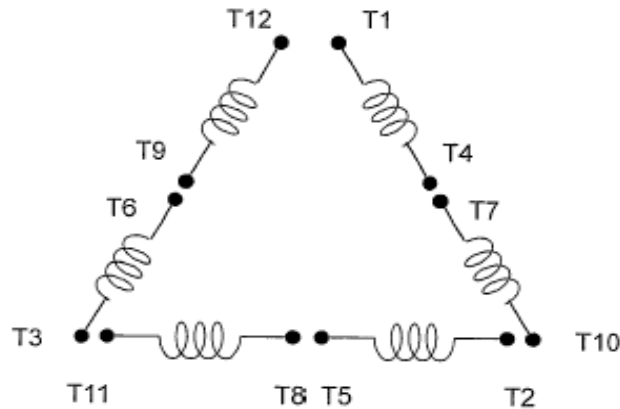

DATE:
September 13, 2006

CONNECTION DIAGRAM

CATALOG NO.:
XV0256C

SCHEMATIC - Δ / Y CONNECTION

ACROSS THE LINE CONNECTION

WYE START-DELTA RUN CONNECTION

DWG NO.
DAC-1565-4