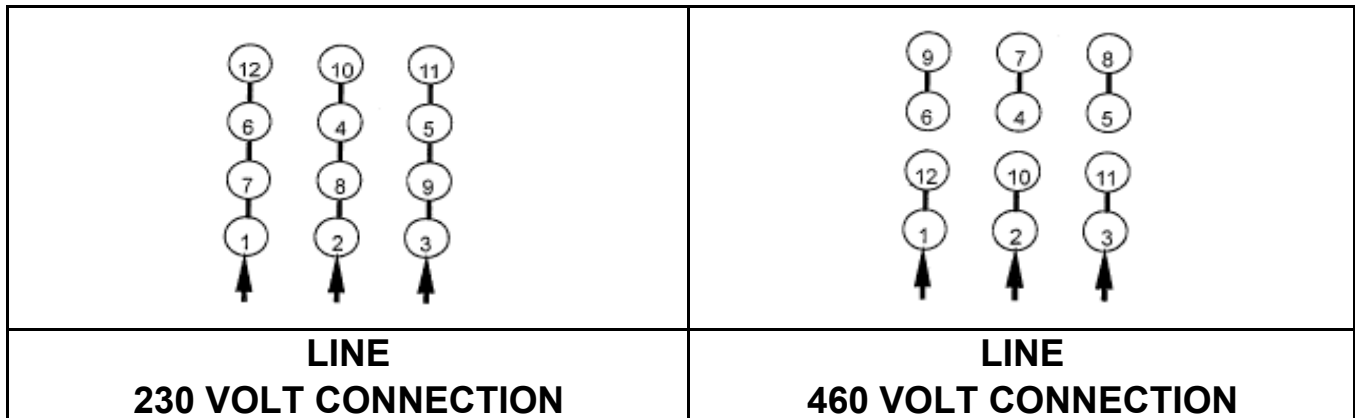

DATE:
September 13, 2006

CONNECTION DIAGRAM

CATALOG NO.:
XV0256C

SCHEMATIC - Δ / Y CONNECTION

ACROSS THE LINE CONNECTION

WYE START-DELTA RUN CONNECTION

DWG NO.
DAC-1565-4