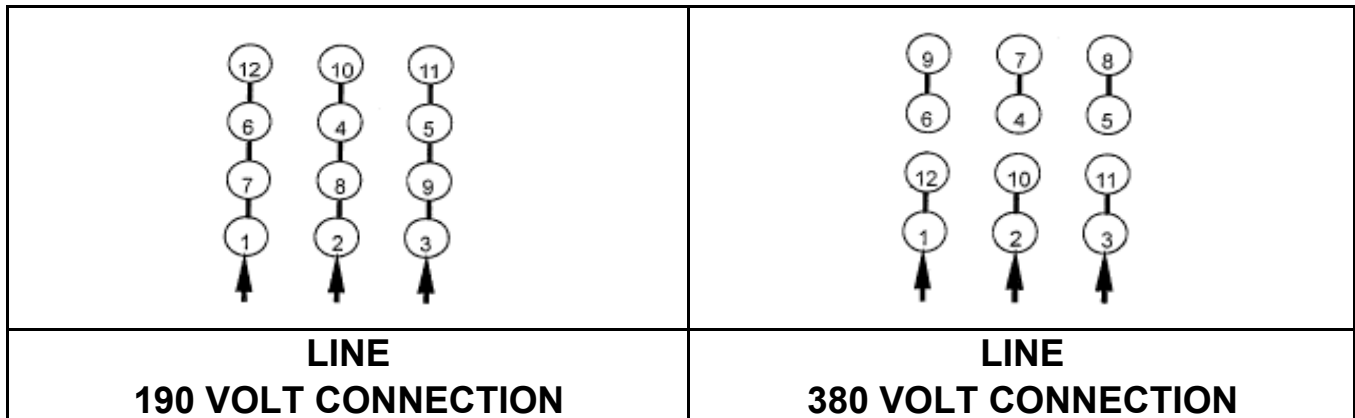

DATE:
September 13, 2006

CONNECTION DIAGRAM

CATALOG NO.:
XV0256C-50

SCHEMATIC - Δ / Y CONNECTION

ACROSS THE LINE CONNECTION

WYE START-DELTA RUN CONNECTION

DWG NO.
DAC-1565-4