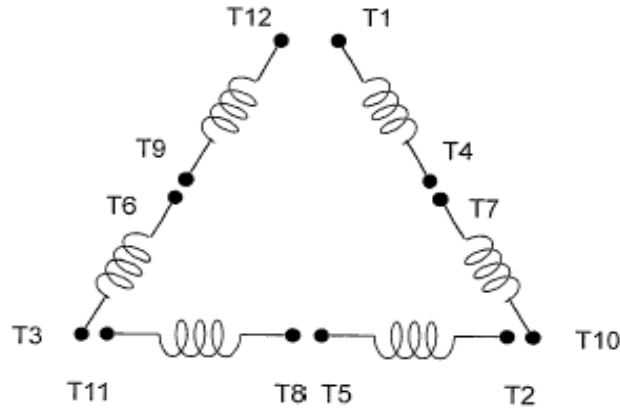

DATE:
July 26, 2005

CONNECTION DIAGRAM

CATALOG NO.:
XV0254C

SCHEMATIC - Δ / Y CONNECTION

ACROSS THE LINE CONNECTION

WYE START-DELTA RUN CONNECTION

DWG NO.
DAC-1565-4