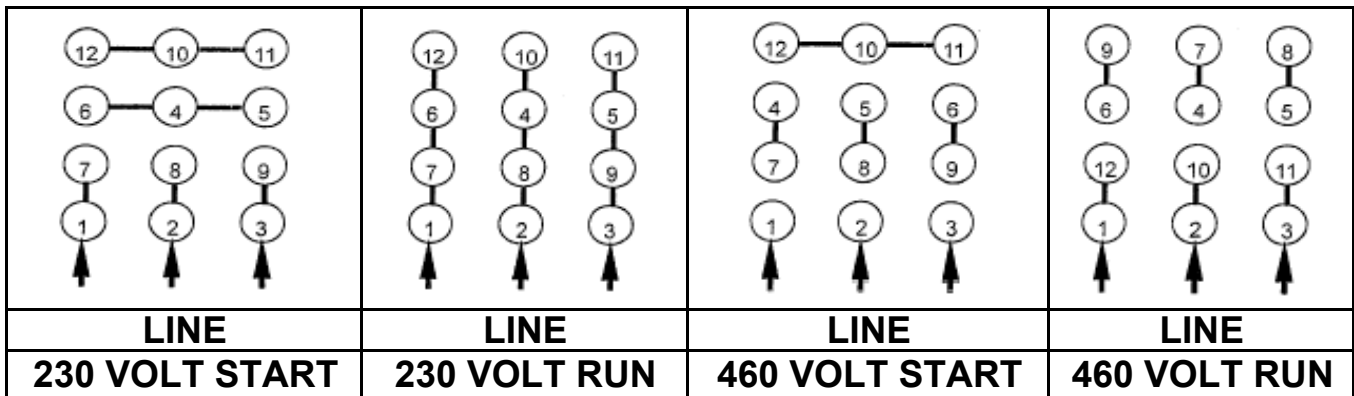

DATE:
July 26, 2005

CONNECTION DIAGRAM

CATALOG NO.:
XV0254C

SCHEMATIC - Δ / Y CONNECTION

ACROSS THE LINE CONNECTION

WYE START-DELTA RUN CONNECTION

DWG NO.
DAC-1565-4