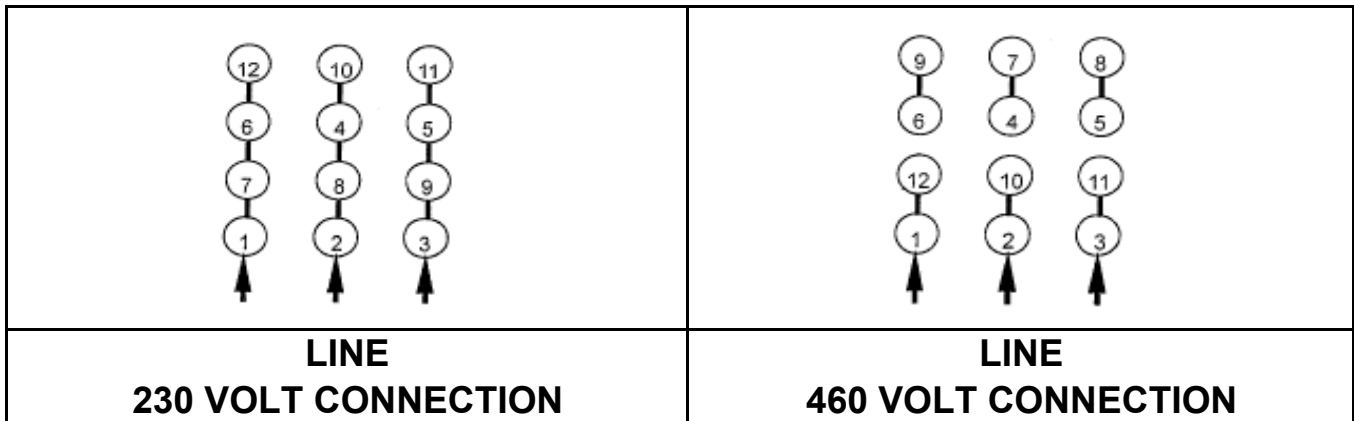

DATE:
July 26, 2005

CONNECTION DIAGRAM

CATALOG NO.:
XV0254C

SCHEMATIC - Δ / Y CONNECTION

ACROSS THE LINE CONNECTION

WYE START-DELTA RUN CONNECTION

DWG NO.
DAC-1565-4