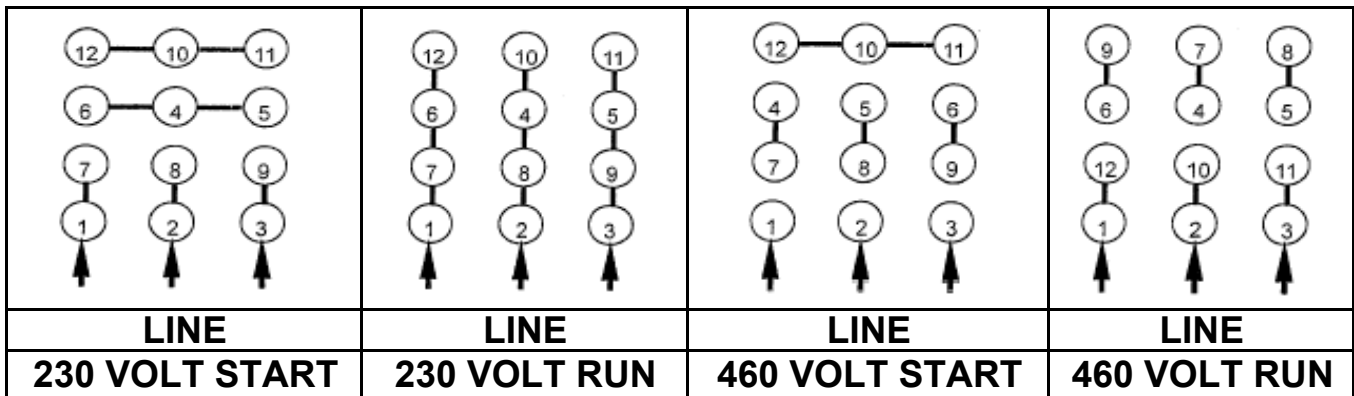

DATE:
July 26, 2005

CONNECTION DIAGRAM

CATALOG NO.:
XV0206C

SCHEMATIC - Δ / Y CONNECTION

ACROSS THE LINE CONNECTION

WYE START-DELTA RUN CONNECTION

DWG NO.
DAC-1565-4