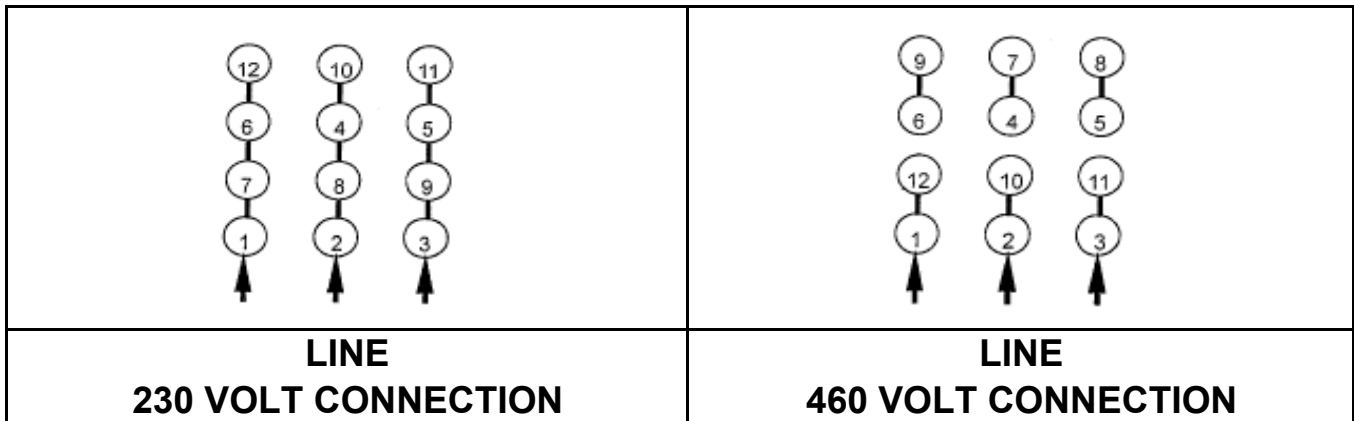

DATE:
July 26, 2005

CONNECTION DIAGRAM

CATALOG NO.:
XV0206C

SCHEMATIC - Δ / Y CONNECTION

ACROSS THE LINE CONNECTION

WYE START-DELTA RUN CONNECTION

DWG NO.
DAC-1565-4