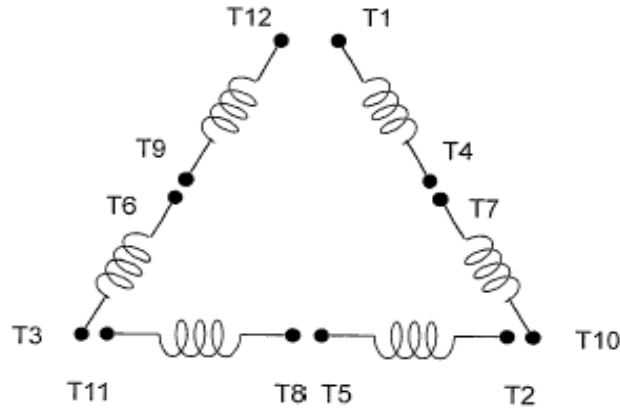

DATE:
July 26, 2005

CONNECTION DIAGRAM

CATALOG NO.:
XV0206C

SCHEMATIC - Δ / Y CONNECTION

ACROSS THE LINE CONNECTION

WYE START-DELTA RUN CONNECTION

DWG NO.
DAC-1565-4