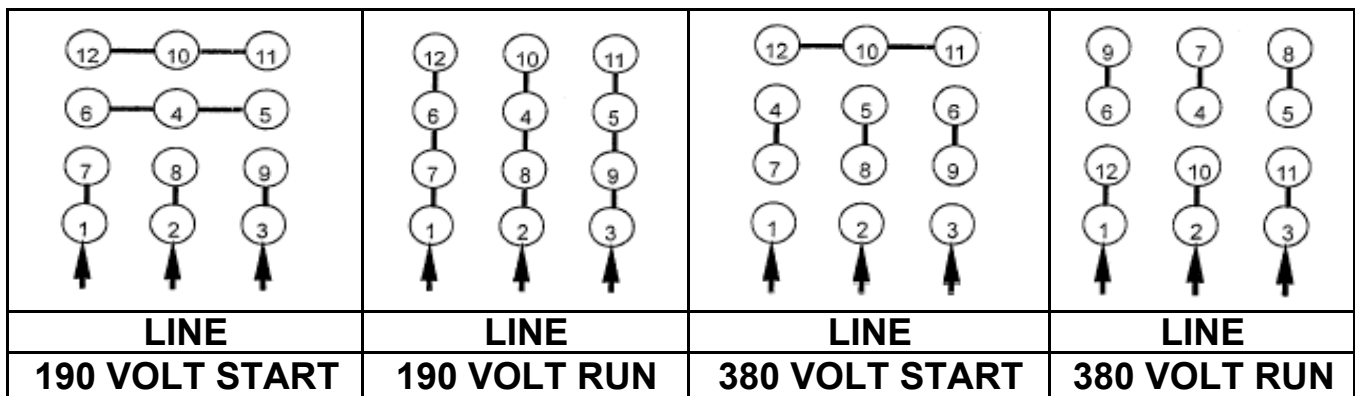

DATE:
September 22, 2005

CONNECTION DIAGRAM

CATALOG NO.:
XV0206C-50

SCHEMATIC - Δ / Y CONNECTION

ACROSS THE LINE CONNECTION

WYE START-DELTA RUN CONNECTION

DWG NO.
DAC-1565-4