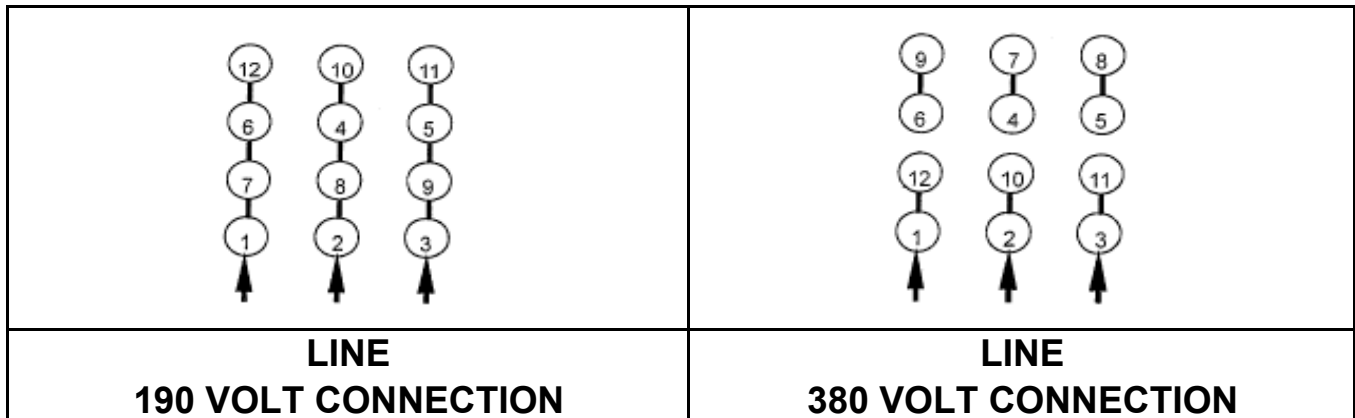

DATE:
September 22, 2005

CONNECTION DIAGRAM

CATALOG NO.:
XV0206C-50

SCHEMATIC - Δ / Y CONNECTION

ACROSS THE LINE CONNECTION

WYE START-DELTA RUN CONNECTION

DWG NO.
DAC-1565-4