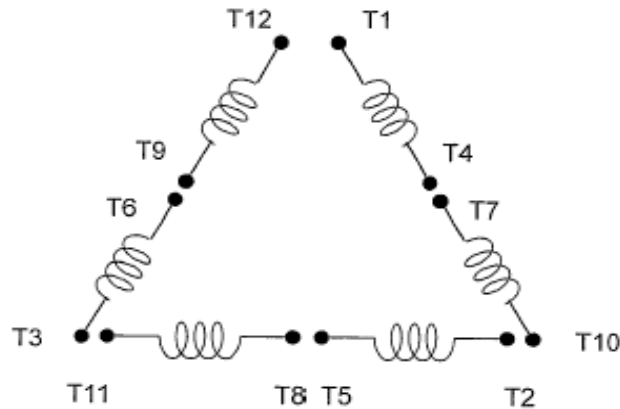

DATE:
September 22, 2005

CONNECTION DIAGRAM

CATALOG NO.:
XV0206C-50

SCHEMATIC - Δ / Y CONNECTION

ACROSS THE LINE CONNECTION

WYE START-DELTA RUN CONNECTION

DWG NO.
DAC-1565-4