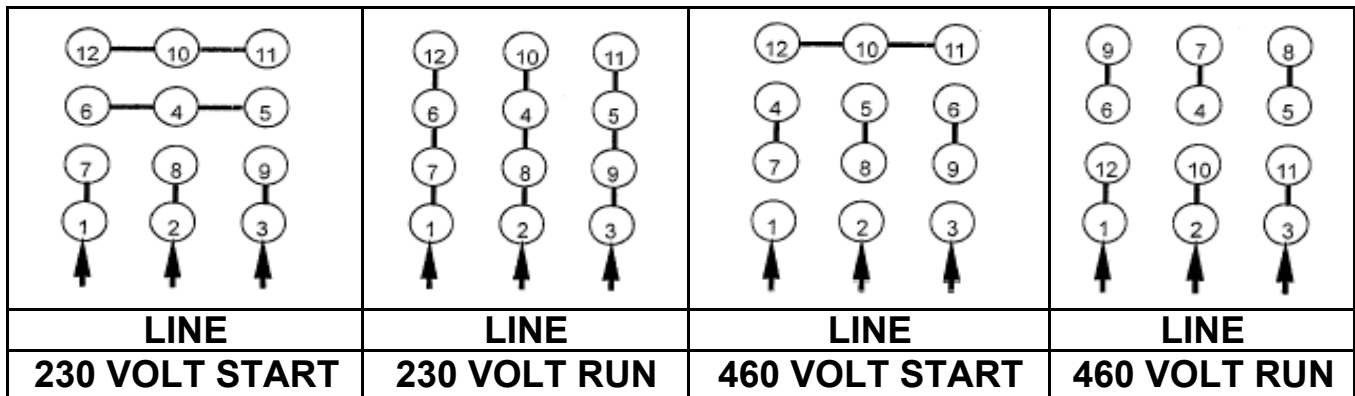

WYE START-DELTA RUN CONNECTION