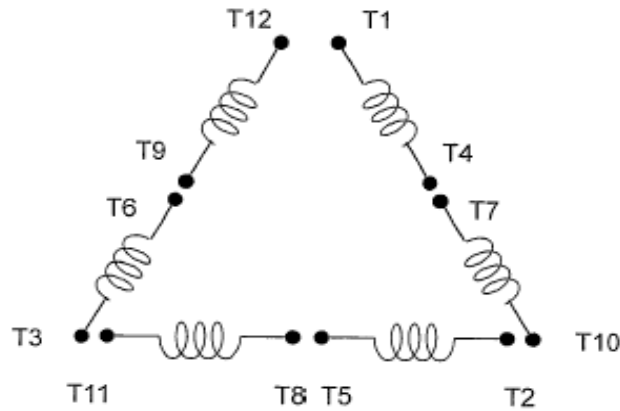

DATE:
September 22, 2005

CONNECTION DIAGRAM

CATALOG NO.:
XV0156C-50

SCHEMATIC - Δ / Y CONNECTION

ACROSS THE LINE CONNECTION

WYE START-DELTA RUN CONNECTION

DWG NO.
DAC-1565-4