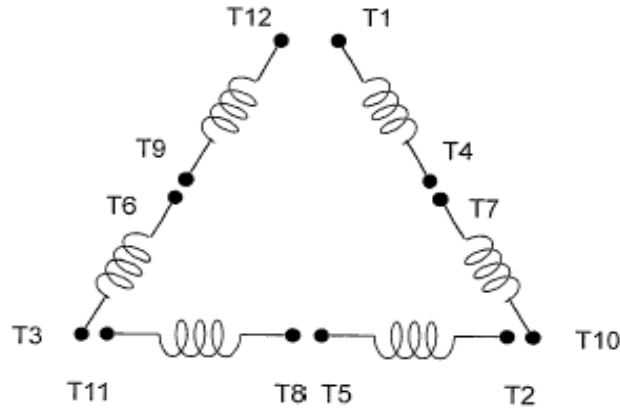

DATE:
July 26, 2005

CONNECTION DIAGRAM

CATALOG NO.:
XV0154C

SCHEMATIC - Δ / Y CONNECTION

ACROSS THE LINE CONNECTION

WYE START-DELTA RUN CONNECTION

DWG NO.
DAC-1565-4