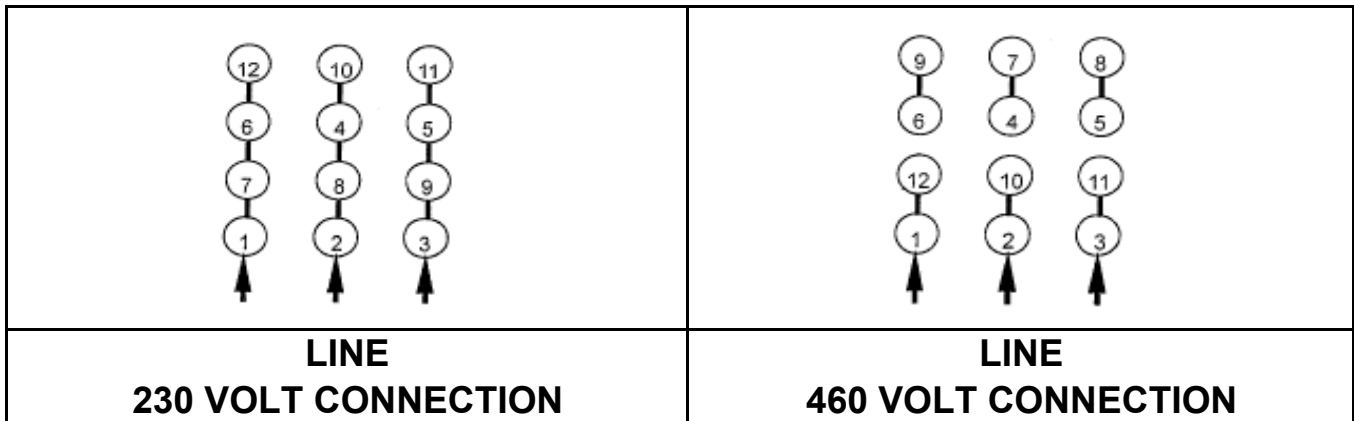

DATE:
July 26, 2005

CONNECTION DIAGRAM

CATALOG NO.:
XV0154C

SCHEMATIC - Δ / Y CONNECTION

ACROSS THE LINE CONNECTION

WYE START-DELTA RUN CONNECTION

DWG NO.
DAC-1565-4