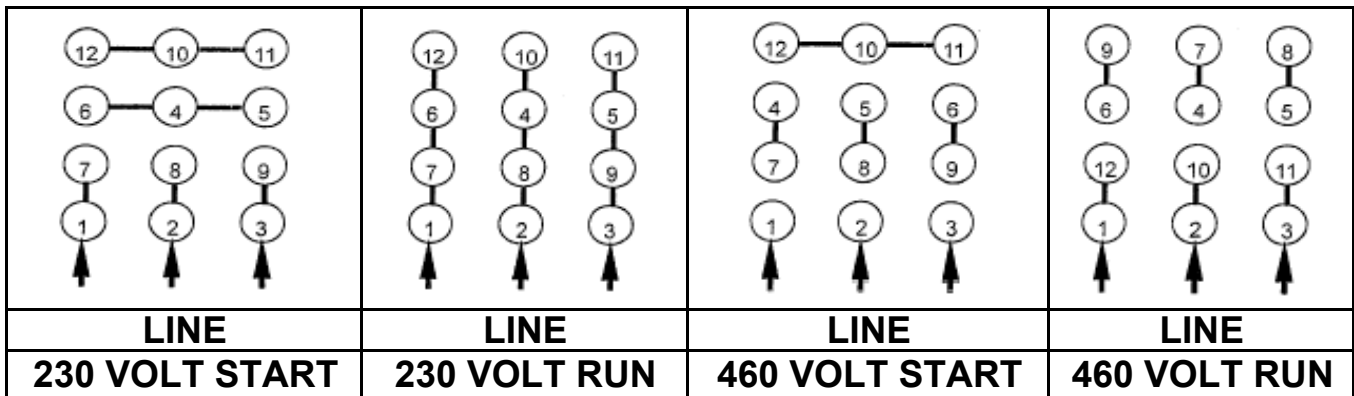

DATE:
July 26, 2005

CONNECTION DIAGRAM

CATALOG NO.:
XV0154C

SCHEMATIC - Δ / Y CONNECTION

ACROSS THE LINE CONNECTION

WYE START-DELTA RUN CONNECTION

DWG NO.
DAC-1565-4