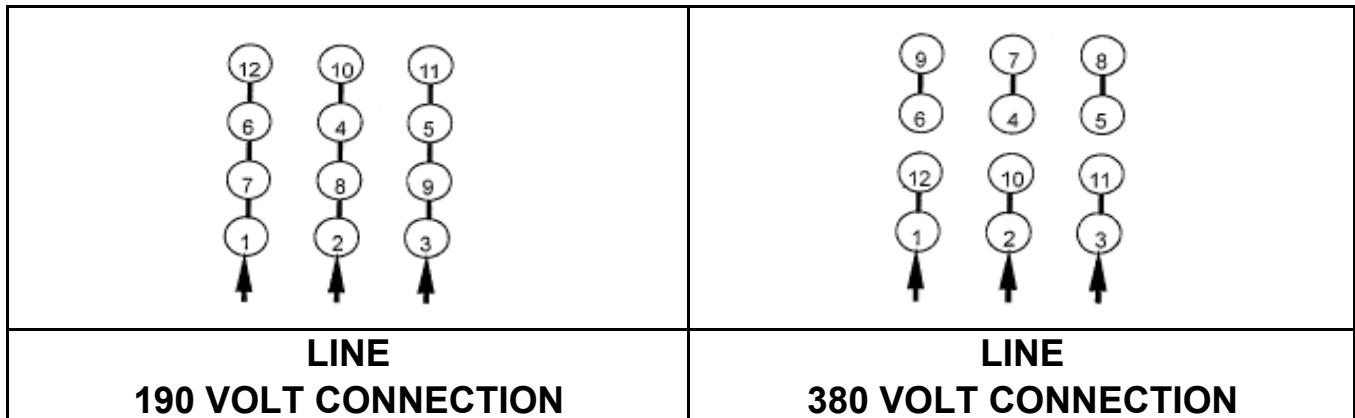

DATE:
September 22, 2005

CONNECTION DIAGRAM

CATALOG NO.:
XV0154C-50

SCHEMATIC - Δ / Y CONNECTION

ACROSS THE LINE CONNECTION

WYE START-DELTA RUN CONNECTION

DWG NO.
DAC-1565-4