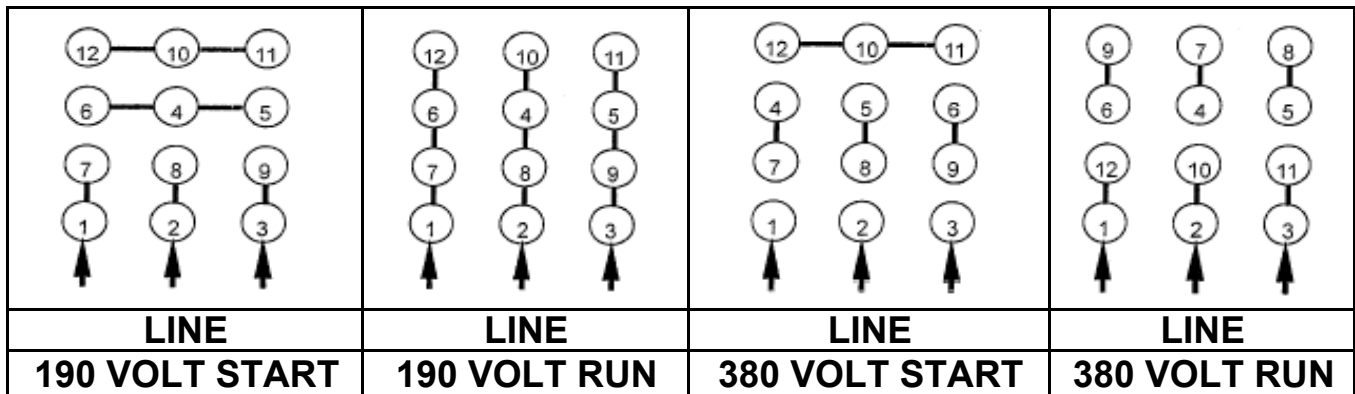

DATE:
September 22, 2005

CONNECTION DIAGRAM

CATALOG NO.:
XV0154C-50

SCHEMATIC - Δ / Y CONNECTION

ACROSS THE LINE CONNECTION

WYE START-DELTA RUN CONNECTION

DWG NO.
DAC-1565-4