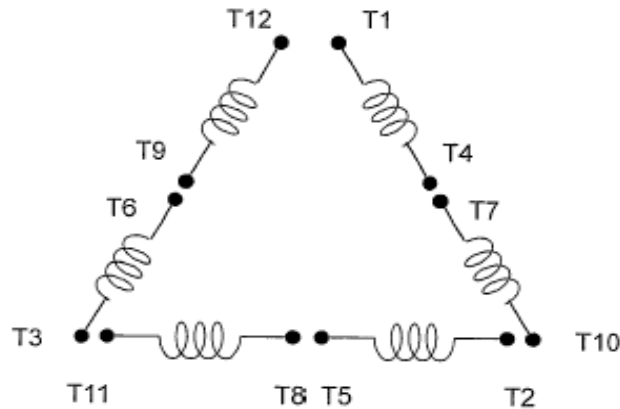

DATE:
September 22, 2005

CONNECTION DIAGRAM

CATALOG NO.:
XV0154C-50

SCHEMATIC - Δ / Y CONNECTION

ACROSS THE LINE CONNECTION

WYE START-DELTA RUN CONNECTION

DWG NO.
DAC-1565-4