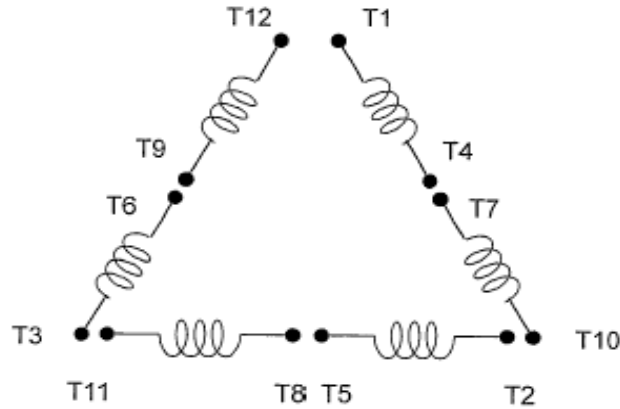

DATE:
July 26, 2005

CONNECTION DIAGRAM

CATALOG NO.:
XV0152C

SCHEMATIC - Δ / Y CONNECTION

ACROSS THE LINE CONNECTION

WYE START-DELTA RUN CONNECTION

DWG NO.
DAC-1565-4