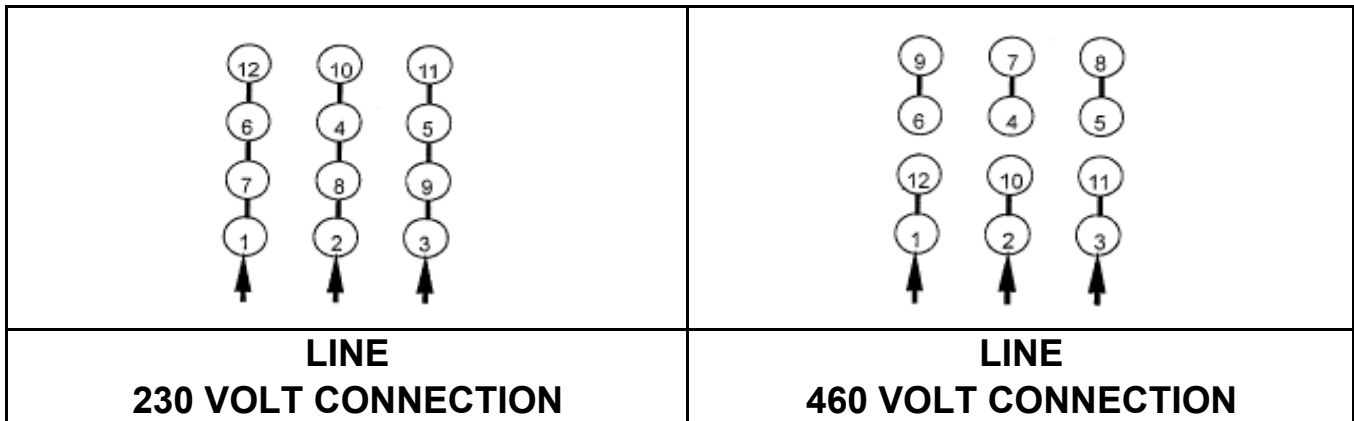

DATE:
July 26, 2005

CONNECTION DIAGRAM

CATALOG NO.:
XV0152C

SCHEMATIC - Δ / Y CONNECTION

ACROSS THE LINE CONNECTION

WYE START-DELTA RUN CONNECTION

DWG NO.
DAC-1565-4