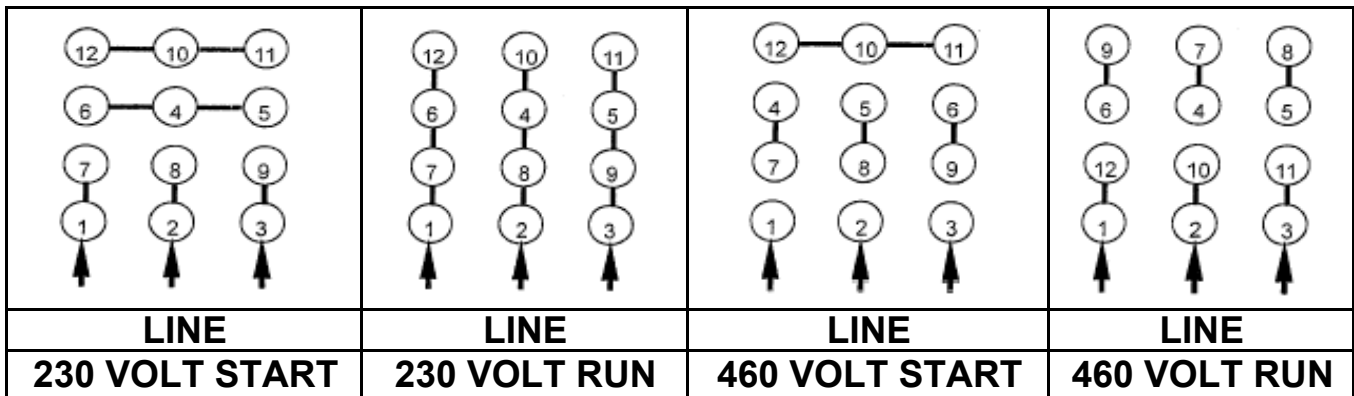

DATE:
July 26, 2005

CONNECTION DIAGRAM

CATALOG NO.:
XV0152C

SCHEMATIC - Δ / Y CONNECTION

ACROSS THE LINE CONNECTION

WYE START-DELTA RUN CONNECTION

DWG NO.
DAC-1565-4