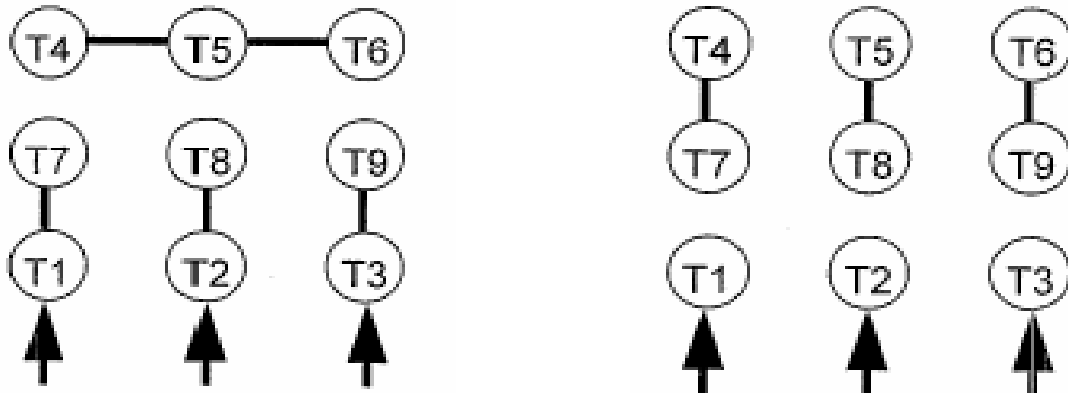

DATE:
April 4, 2013

CONNECTION DIAGRAM

CATALOG NO.:
WP0034C

ACROSS THE LINE CONNECTION

LINE
230 VOLT CONNECTION

LINE
460 VOLT CONNECTION

TECO  **Westinghouse**

DWG NO.
DAC-1566-2