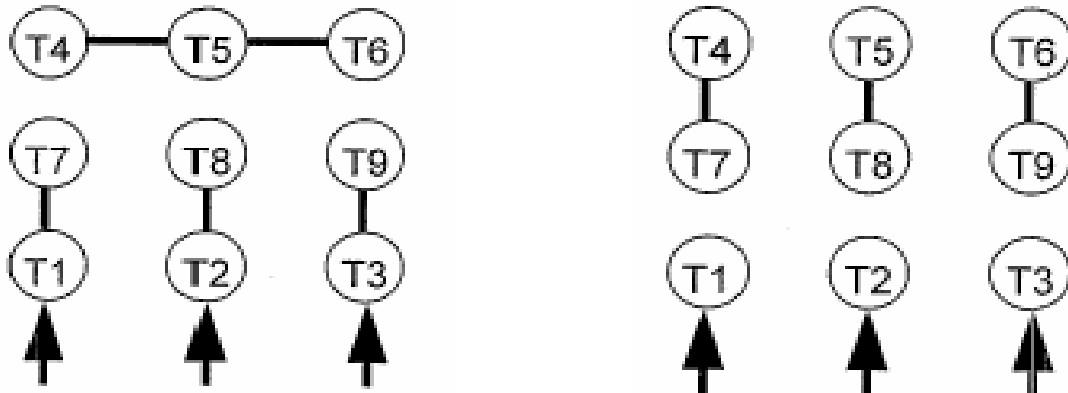

DATE:
April 4, 2013

CONNECTION DIAGRAM

CATALOG NO.:
WP0032C

ACROSS THE LINE CONNECTION

LINE
230 VOLT CONNECTION

LINE
460 VOLT CONNECTION

TECO  **Westinghouse**

DWG NO.
DAC-1566-2