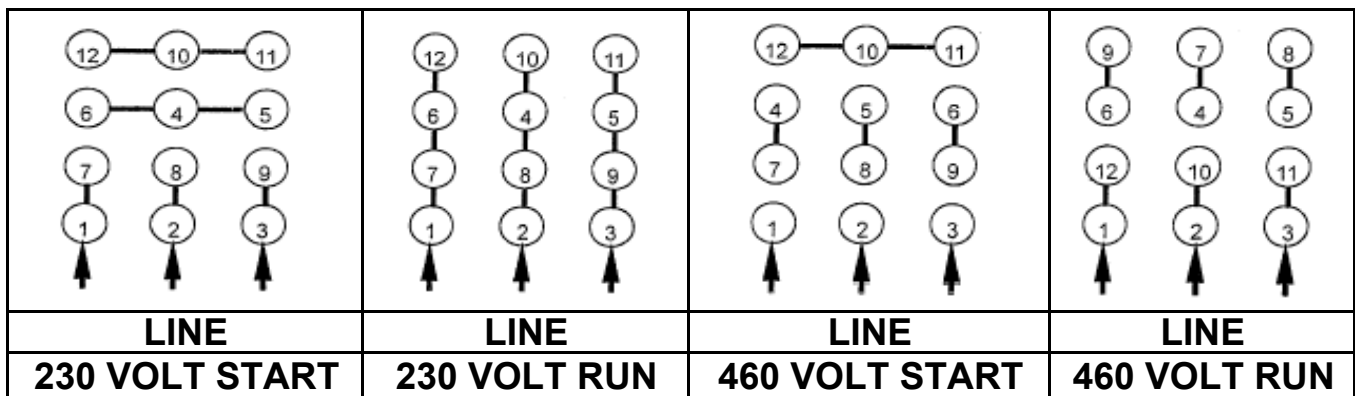

DATE:
September 13, 2006

CONNECTION DIAGRAM

CATALOG NO.:
EP7/56C

SCHEMATIC - Δ / Y CONNECTION

ACROSS THE LINE CONNECTION

WYE START-DELTA RUN CONNECTION

DWG NO.
DAC-1565-4