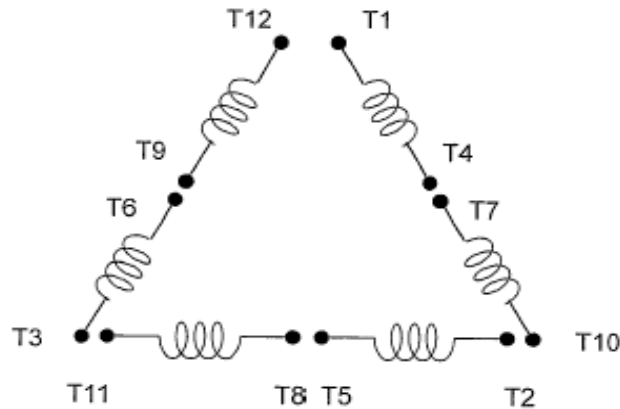

DATE:
September 13, 2006

CONNECTION DIAGRAM

CATALOG NO.:
EP7/56C

SCHEMATIC - Δ / Y CONNECTION

ACROSS THE LINE CONNECTION

WYE START-DELTA RUN CONNECTION

DWG NO.
DAC-1565-4