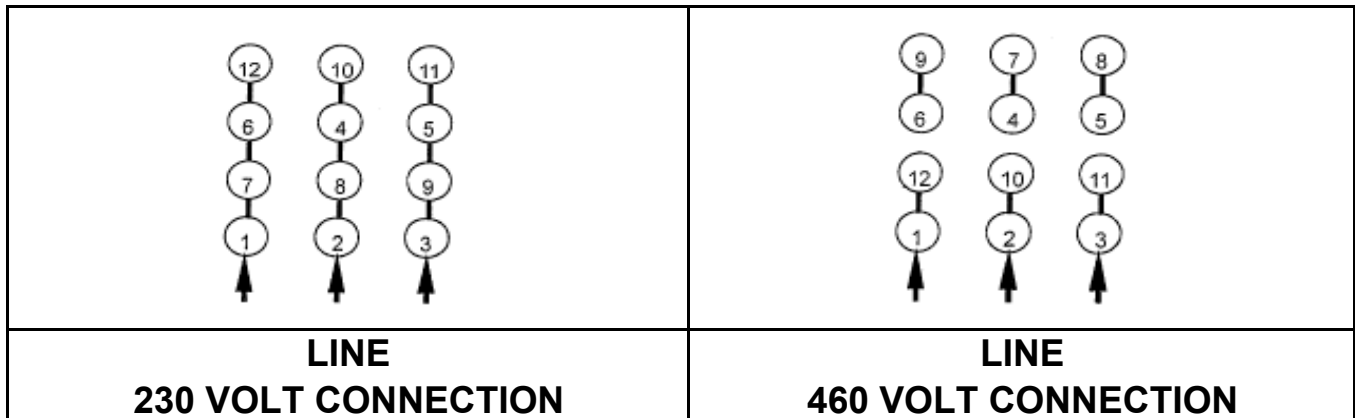

DATE:
September 13, 2006

CONNECTION DIAGRAM

CATALOG NO.:
EP7/56C

SCHEMATIC - Δ / Y CONNECTION

ACROSS THE LINE CONNECTION

WYE START-DELTA RUN CONNECTION

DWG NO.
DAC-1565-4