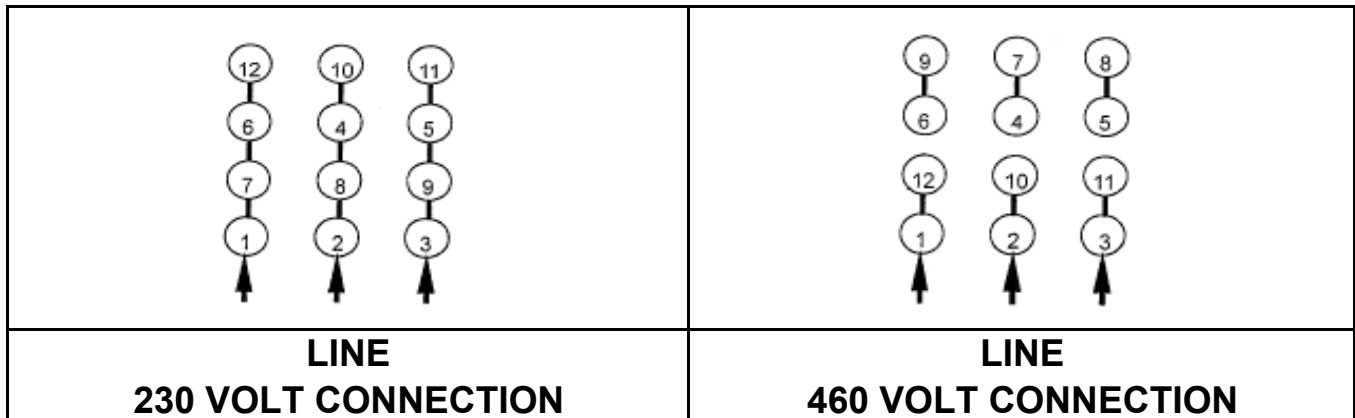

DATE:
June 22, 2005

CONNECTION DIAGRAM

CATALOG NO.:
EP7/56

SCHEMATIC - Δ / Y CONNECTION

ACROSS THE LINE CONNECTION

WYE START-DELTA RUN CONNECTION

DWG NO.
DAC-1565-4