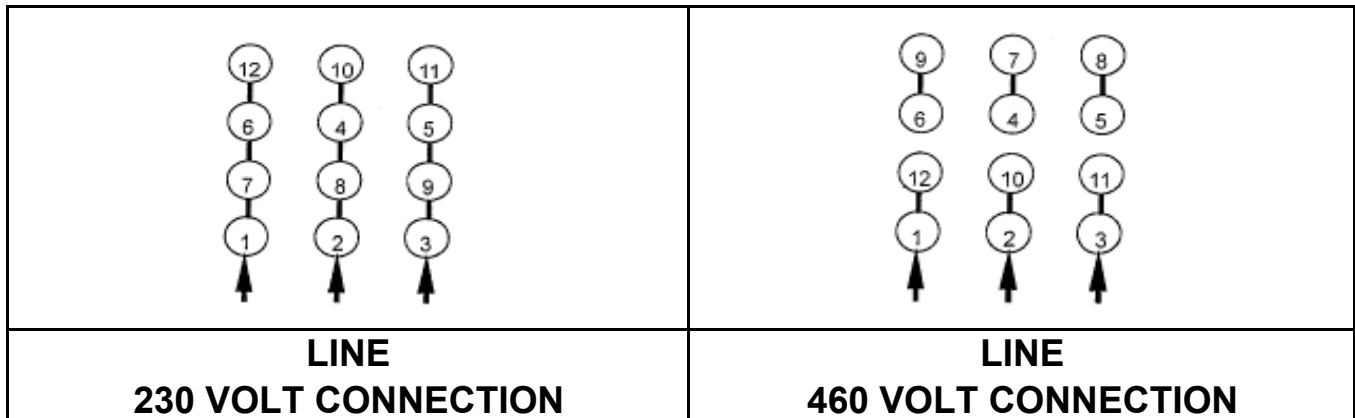

DATE:
September 13, 2006

CONNECTION DIAGRAM

CATALOG NO.:
EP7/54C

SCHEMATIC - Δ / Y CONNECTION

ACROSS THE LINE CONNECTION

WYE START-DELTA RUN CONNECTION

DWG NO.
DAC-1565-4