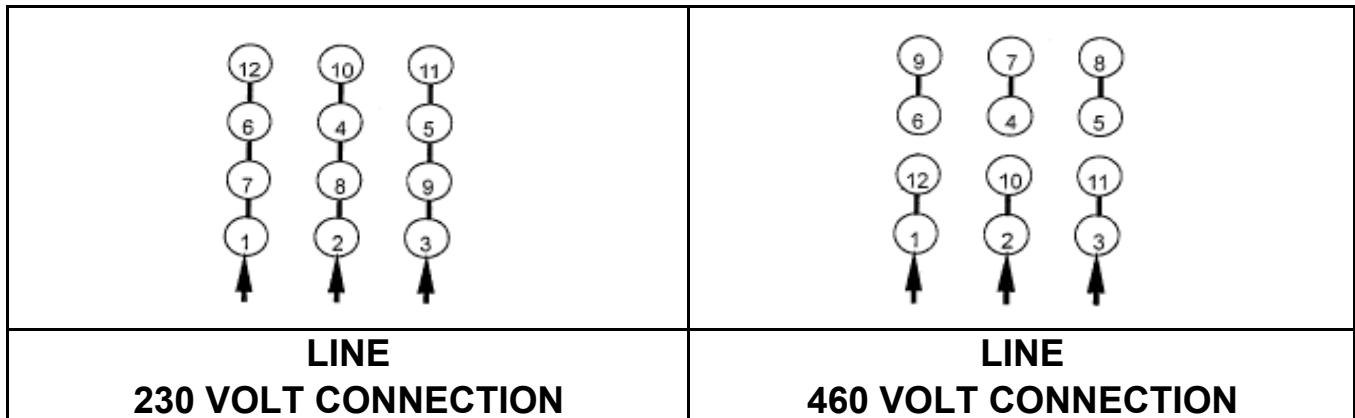

DATE:
June 22, 2005

CONNECTION DIAGRAM

CATALOG NO.:
EP7/54

SCHEMATIC - Δ / Y CONNECTION

ACROSS THE LINE CONNECTION

WYE START-DELTA RUN CONNECTION

DWG NO.
DAC-1565-4