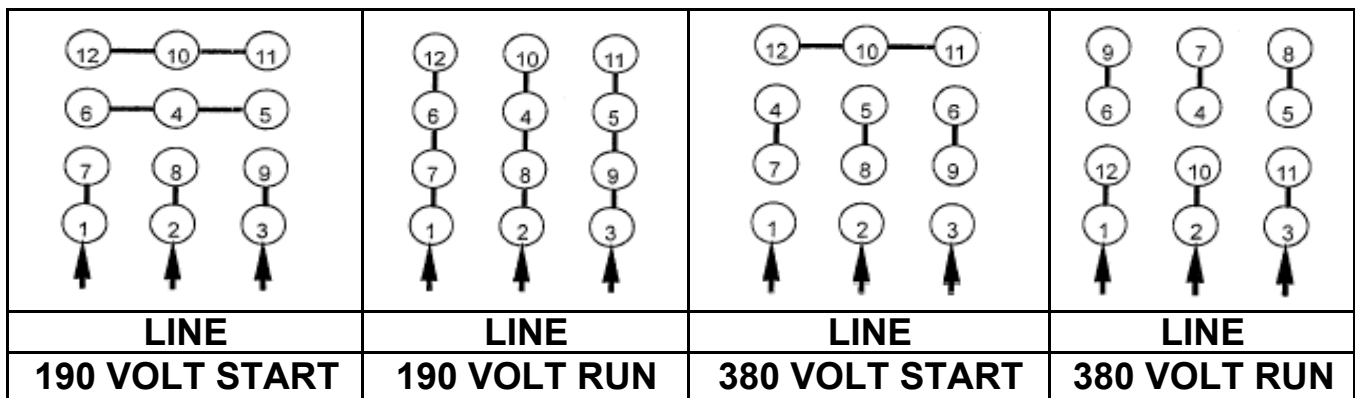

DATE:
October 3, 2005

CONNECTION DIAGRAM

CATALOG NO.:
EP7/54-50

SCHEMATIC - Δ / Y CONNECTION

ACROSS THE LINE CONNECTION

WYE START-DELTA RUN CONNECTION

DWG NO.
DAC-1565-4