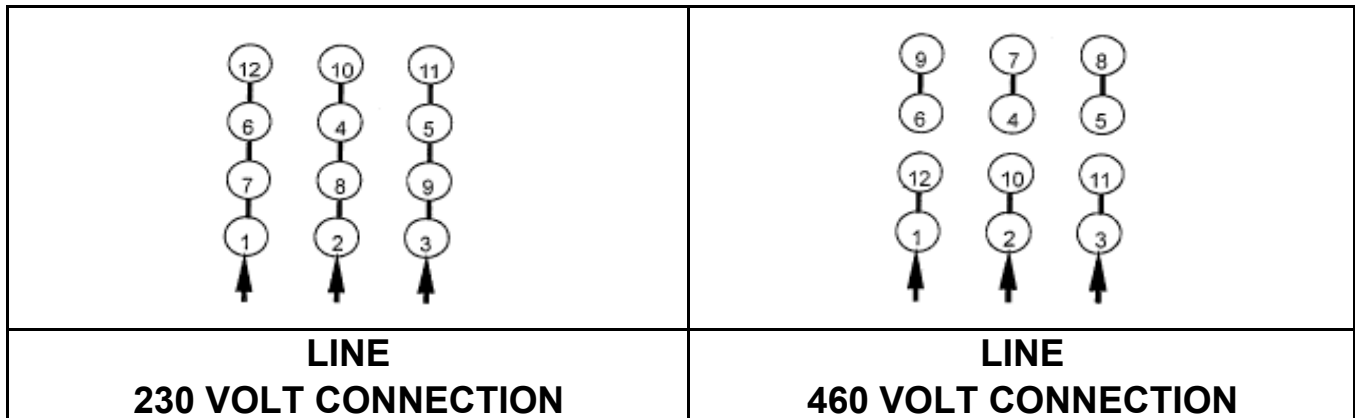

DATE:
September 13, 2006

CONNECTION DIAGRAM

CATALOG NO.:
EP7/52C

SCHEMATIC - Δ / Y CONNECTION

ACROSS THE LINE CONNECTION

WYE START-DELTA RUN CONNECTION

DWG NO.
DAC-1565-4