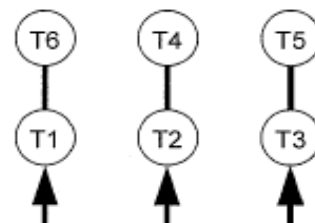

DATE:
April 5, 2006

CONNECTION DIAGRAM

CATALOG NO.:
EP5002-50

SCHEMATIC - Δ / Y CONNECTION

ACROSS THE LINE CONNECTION

380 VOLT CONNECTION

WYE START-DELTA RUN CONNECTION

**LINE
380 VOLT START**