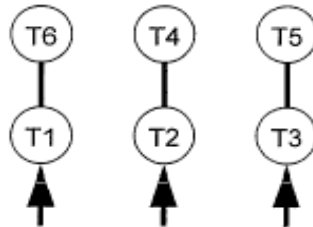

DATE:
April 5, 2006

CONNECTION DIAGRAM

CATALOG NO.:
EP5002-50

SCHEMATIC - Δ / Y CONNECTION

ACROSS THE LINE CONNECTION

380 VOLT CONNECTION

WYE START-DELTA RUN CONNECTION

**LINE
380 VOLT START**