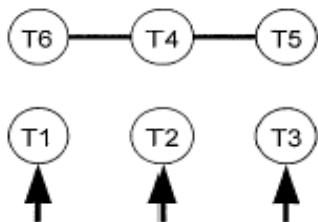

DATE:
April 5, 2006

CONNECTION DIAGRAM

CATALOG NO.:
EP5002-50

SCHEMATIC - Δ / Y CONNECTION

ACROSS THE LINE CONNECTION

380 VOLT CONNECTION

WYE START-DELTA RUN CONNECTION

**LINE
380 VOLT START**

**LINE
380 VOLT RUN**

TECO  **Westinghouse**

DWG NO.
DAC-1545-3