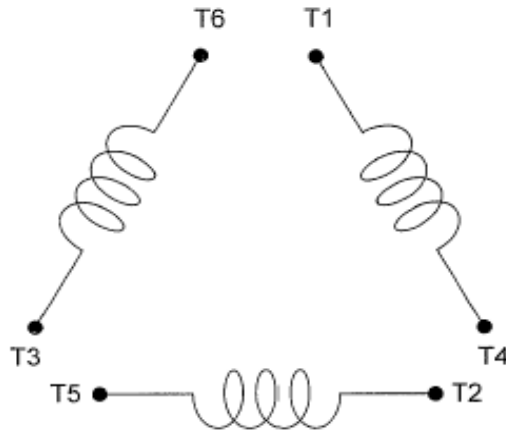

DATE:
April 5, 2006

CONNECTION DIAGRAM

CATALOG NO.:
EP5002-50

SCHEMATIC - Δ / Y CONNECTION

ACROSS THE LINE CONNECTION

380 VOLT CONNECTION

WYE START-DELTA RUN CONNECTION

**LINE
380 VOLT START**

**LINE
380 VOLT RUN**

TECO  **Westinghouse**

DWG NO.
DAC-1545-3