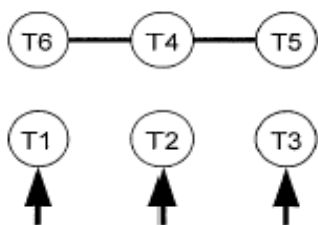

DATE:
December 16, 2005

CONNECTION DIAGRAM

CATALOG NO.:
EP2004-50

SCHEMATIC - Δ / Y CONNECTION

ACROSS THE LINE CONNECTION

380 VOLT CONNECTION

WYE START-DELTA RUN CONNECTION

**LINE
380 VOLT START**

**LINE
380 VOLT RUN**

TECO  **Westinghouse**

DWG NO.
DAC-1545-3