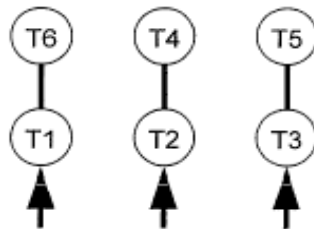

DATE:
December 16, 2005

CONNECTION DIAGRAM

CATALOG NO.:
EP2004-50

SCHEMATIC - Δ / Y CONNECTION

ACROSS THE LINE CONNECTION

380 VOLT CONNECTION

WYE START-DELTA RUN CONNECTION

**LINE
380 VOLT START**