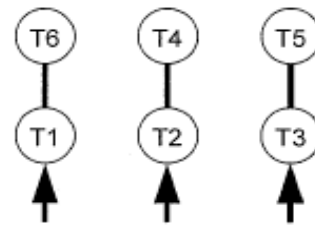

DATE:
December 16, 2005

CONNECTION DIAGRAM

CATALOG NO.:
EP2004-50

SCHEMATIC - Δ / Y CONNECTION

ACROSS THE LINE CONNECTION

380 VOLT CONNECTION

WYE START-DELTA RUN CONNECTION

**LINE
380 VOLT START**