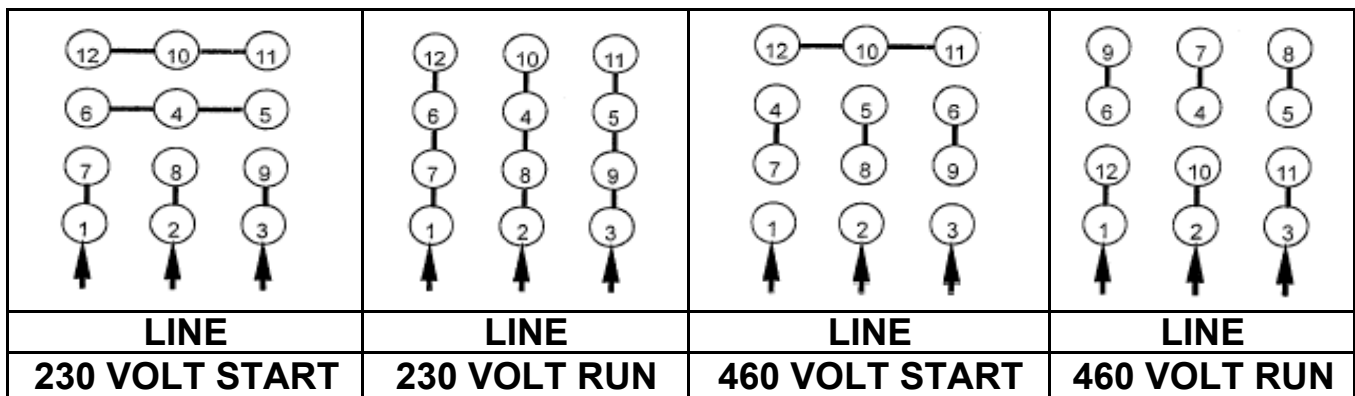

DATE:
June 22, 2005

CONNECTION DIAGRAM

CATALOG NO.:
EP0756

SCHEMATIC - Δ / Y CONNECTION

ACROSS THE LINE CONNECTION

WYE START-DELTA RUN CONNECTION

DWG NO.
DAC-1565-4