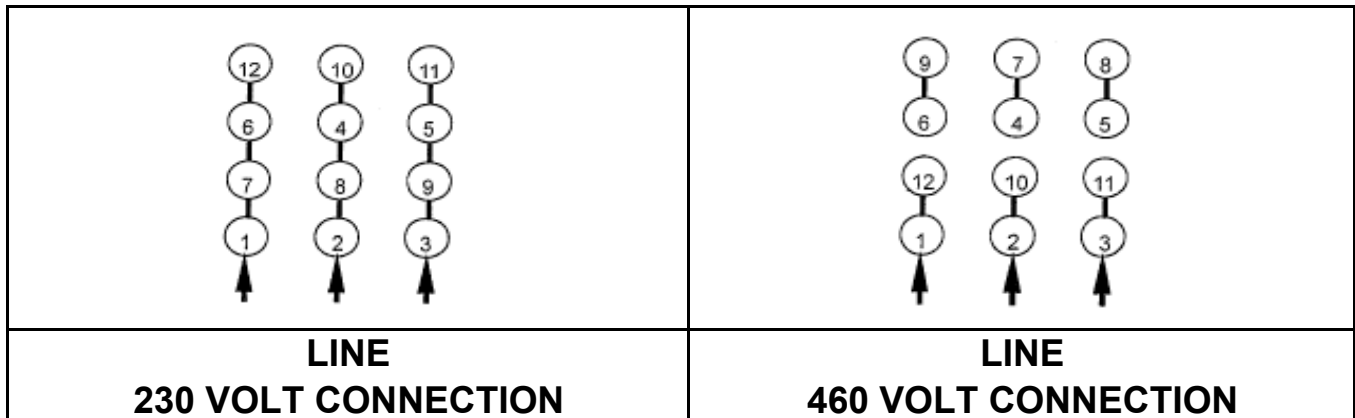

DATE:
June 22, 2005

CONNECTION DIAGRAM

CATALOG NO.:
EP0756

SCHEMATIC - Δ / Y CONNECTION

ACROSS THE LINE CONNECTION

WYE START-DELTA RUN CONNECTION

DWG NO.
DAC-1565-4