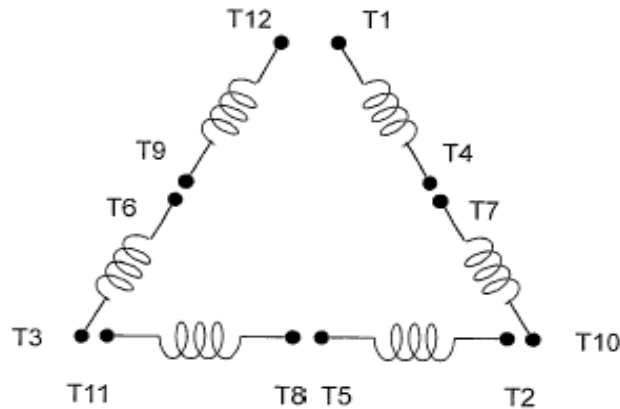

DATE:
June 22, 2005

CONNECTION DIAGRAM

CATALOG NO.:
EP0756

SCHEMATIC - Δ / Y CONNECTION

ACROSS THE LINE CONNECTION

WYE START-DELTA RUN CONNECTION

DWG NO.
DAC-1565-4