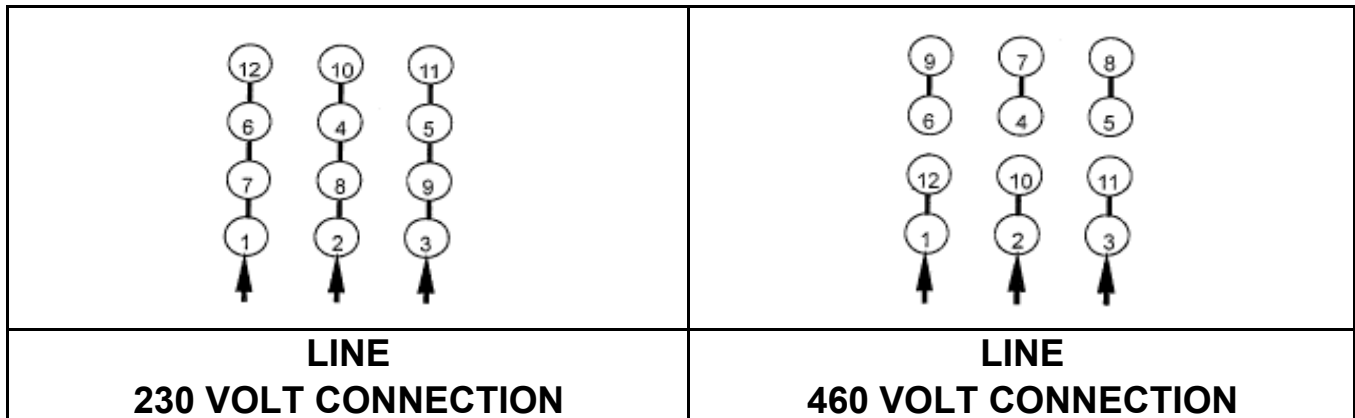

DATE:
June 22, 2005

CONNECTION DIAGRAM

CATALOG NO.:
EP0752

SCHEMATIC - Δ / Y CONNECTION

ACROSS THE LINE CONNECTION

WYE START-DELTA RUN CONNECTION

DWG NO.
DAC-1565-4