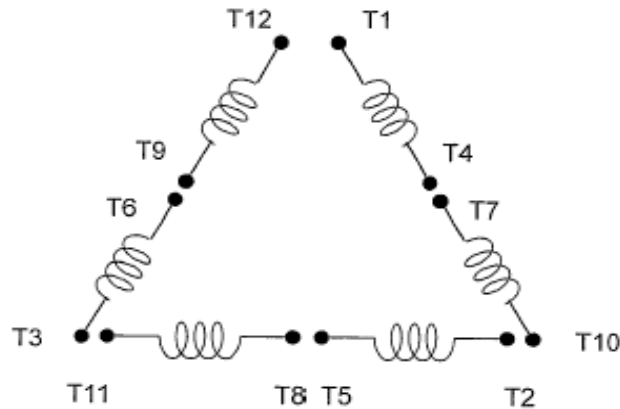

DATE:
June 22, 2005

CONNECTION DIAGRAM

CATALOG NO.:
EP0752

SCHEMATIC - Δ / Y CONNECTION

ACROSS THE LINE CONNECTION

WYE START-DELTA RUN CONNECTION

DWG NO.
DAC-1565-4