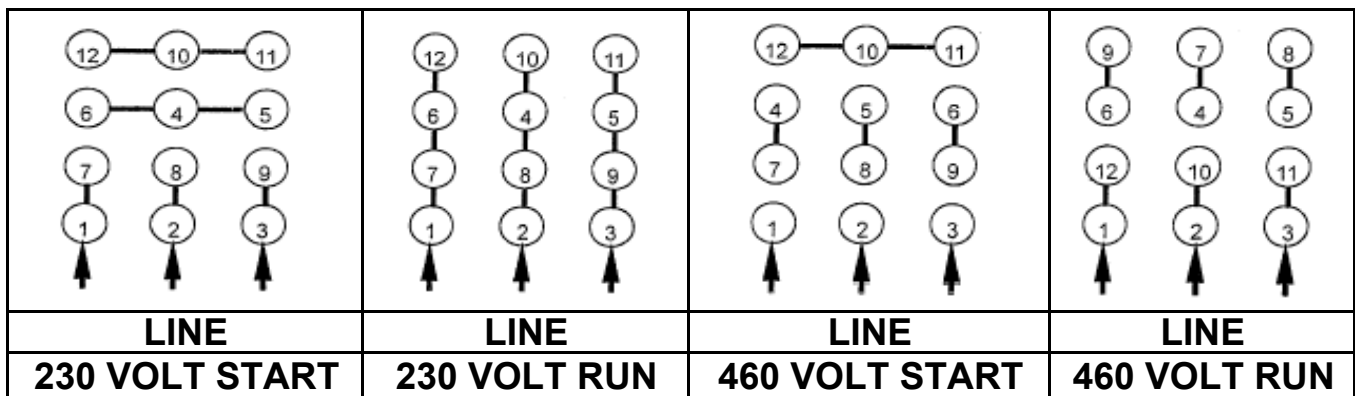

DATE:
June 22, 2005

CONNECTION DIAGRAM

CATALOG NO.:
EP0752

SCHEMATIC - Δ / Y CONNECTION

ACROSS THE LINE CONNECTION

WYE START-DELTA RUN CONNECTION

DWG NO.
DAC-1565-4