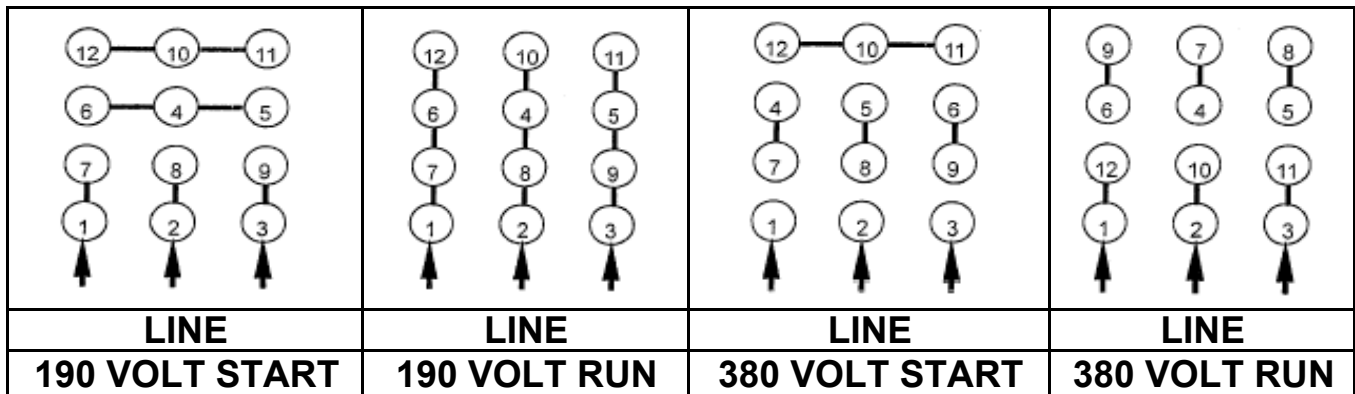

DATE:
February 15, 2007

CONNECTION DIAGRAM

CATALOG NO.:
EP0604S-50

SCHEMATIC - Δ / Y CONNECTION

ACROSS THE LINE CONNECTION

WYE START-DELTA RUN CONNECTION

DWG NO.
DAC-1565-4