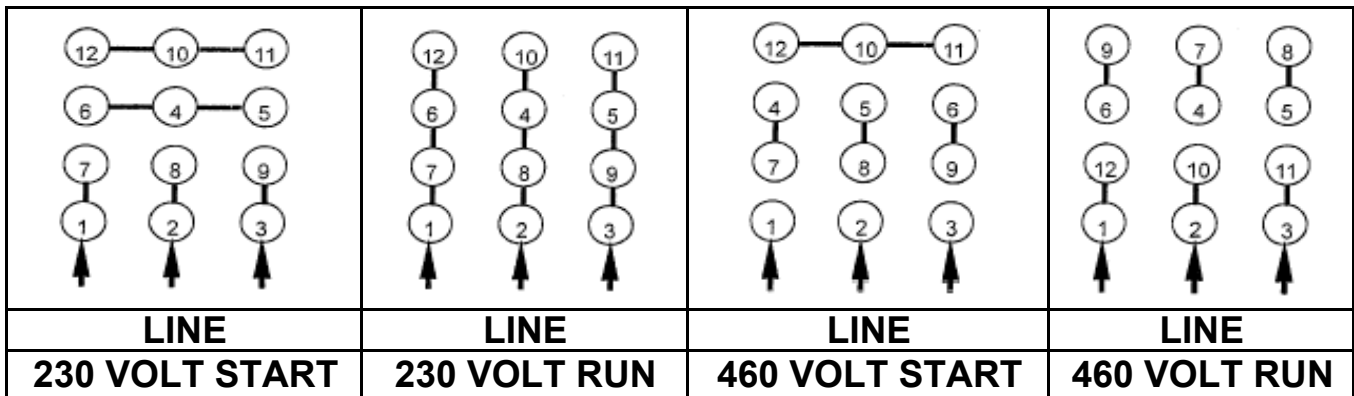

DATE:
June 22, 2005

CONNECTION DIAGRAM

CATALOG NO.:
EP0504

SCHEMATIC - Δ / Y CONNECTION

ACROSS THE LINE CONNECTION

WYE START-DELTA RUN CONNECTION

DWG NO.
DAC-1565-4