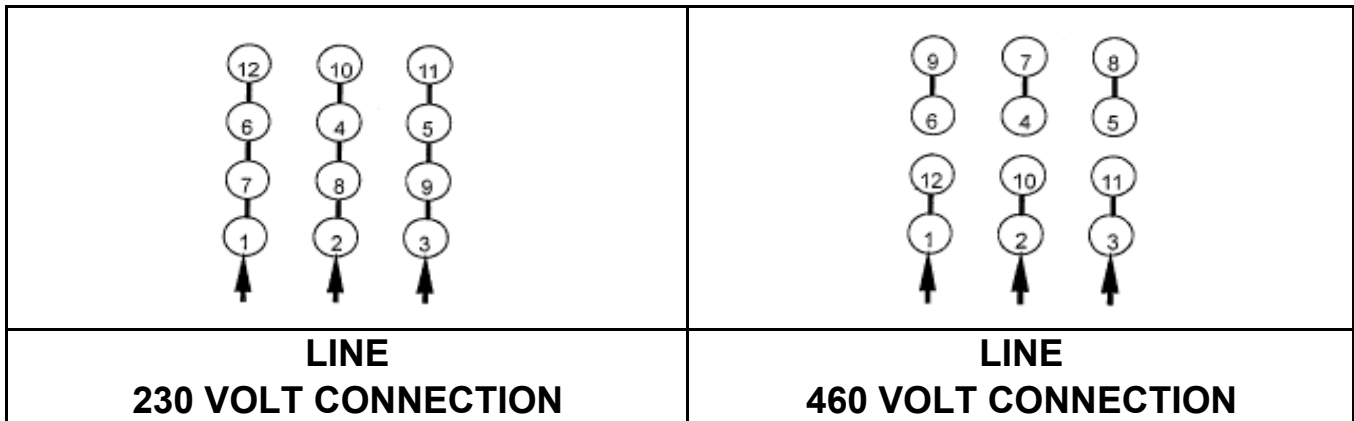

DATE:
June 22, 2005

CONNECTION DIAGRAM

CATALOG NO.:
EP0504

SCHEMATIC - Δ / Y CONNECTION

ACROSS THE LINE CONNECTION

WYE START-DELTA RUN CONNECTION

DWG NO.
DAC-1565-4