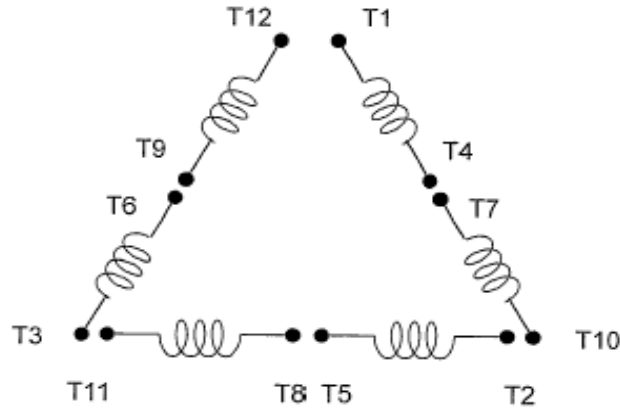

DATE:
June 22, 2005

CONNECTION DIAGRAM

CATALOG NO.:
EP0504

SCHEMATIC - Δ / Y CONNECTION

ACROSS THE LINE CONNECTION

WYE START-DELTA RUN CONNECTION

DWG NO.
DAC-1565-4